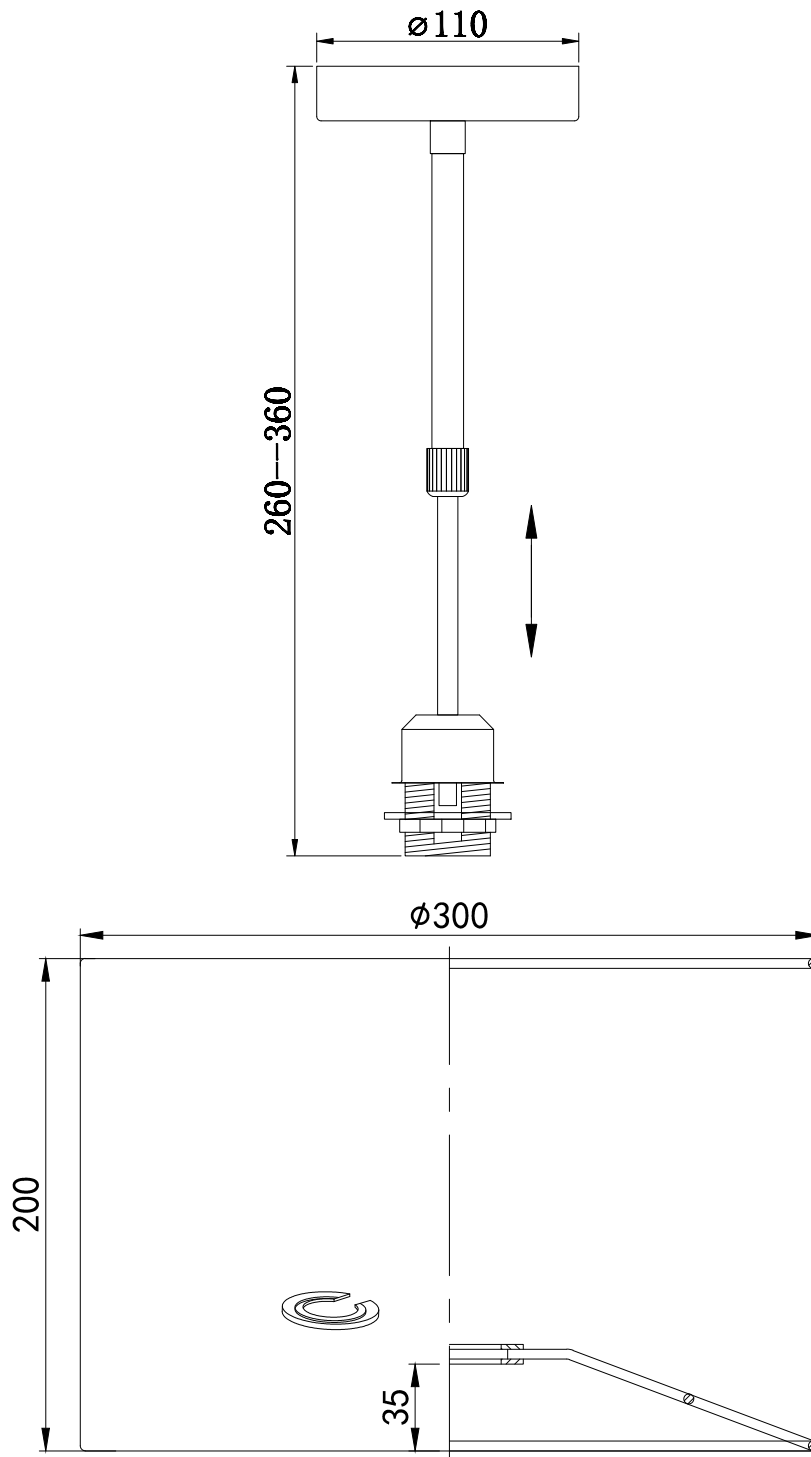

Set of 2 White Faux Silk 30cm Drum Light Ceiling Adjustable Flush Shade with Chrome Inner

LIGHT SOURCE DATA

- 2 x 60W Max (required)
- Lamp direction - Indirect
- Lamp shape - Standard
- Dimmable
- Energy class: Not applicable

DIMENSION DATA

- Height 228 - 440mm
- Diameter 300mm

- Weight 1kg

SPECIFICATION

- Manufacturer warranty for 2 years from date of purchase
- Polished chrome plate and white faux silk with chrome inner detail
- IP20
- No
- Class I - Single Insulated, Earthed
- 240V
- Assembly required? No
- CE Marking, UKCA Marking, Energy Efficient, Energy Saving

CERTIFICATION

CONTACT

www.firstchoicelighting.co.uk

info@firstchoicelighting.co.uk

FCL-80742X2ADJFL

Set of 2 White Faux Silk 30cm Drum Light Ceiling Adjustable Flush Shade with Chrome Inner

CERTIFICATION

CONTACT