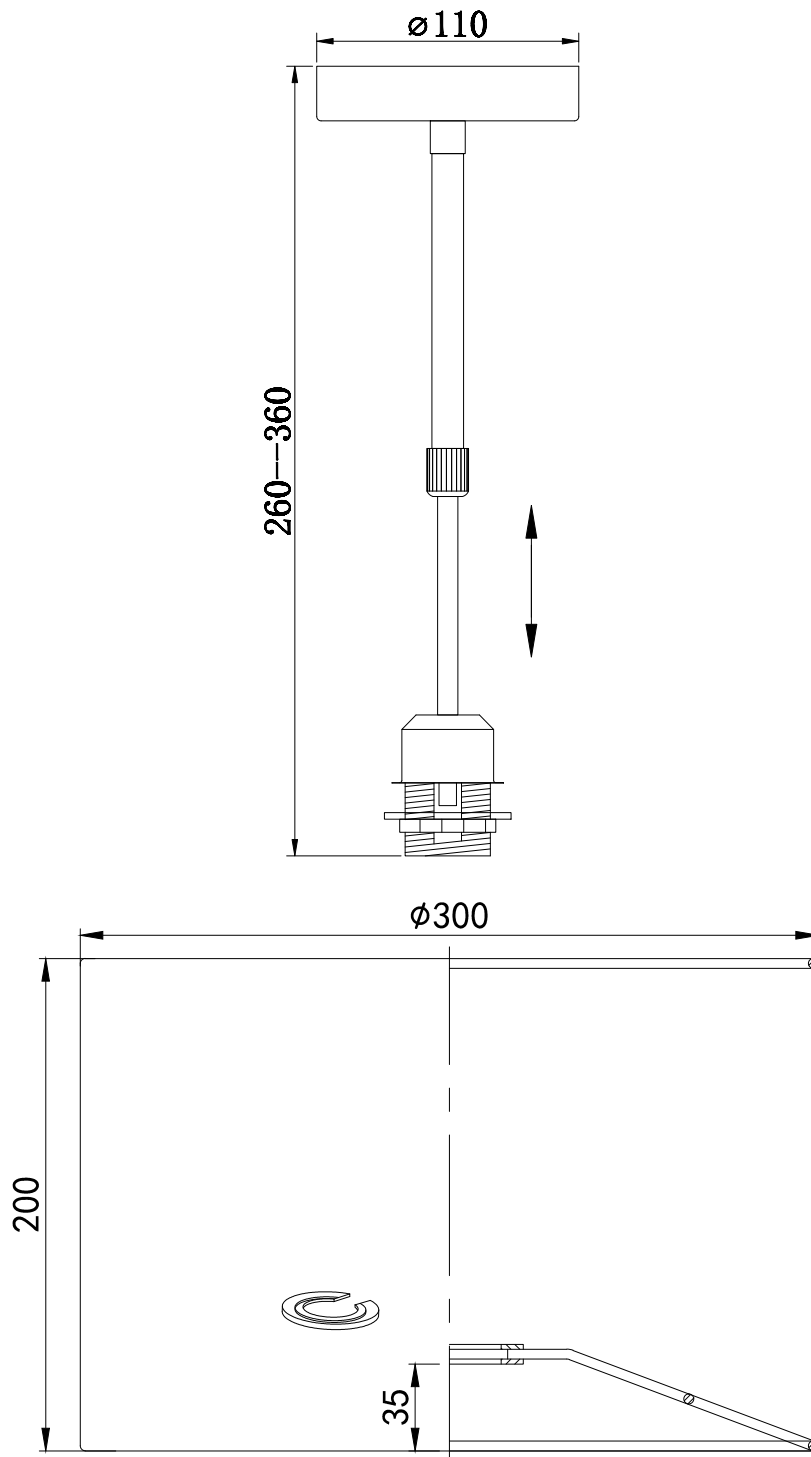

FCL-80742ADJFL

White Faux Silk 30cm Drum Light Ceiling Adjustable Flush Shade with Chrome Inner

CERTIFICATION

CONTACT

www.firstchoicelighting.co.uk

info@firstchoicelighting.co.uk

ISSUE DATE 16/02/2023

PAGE 2