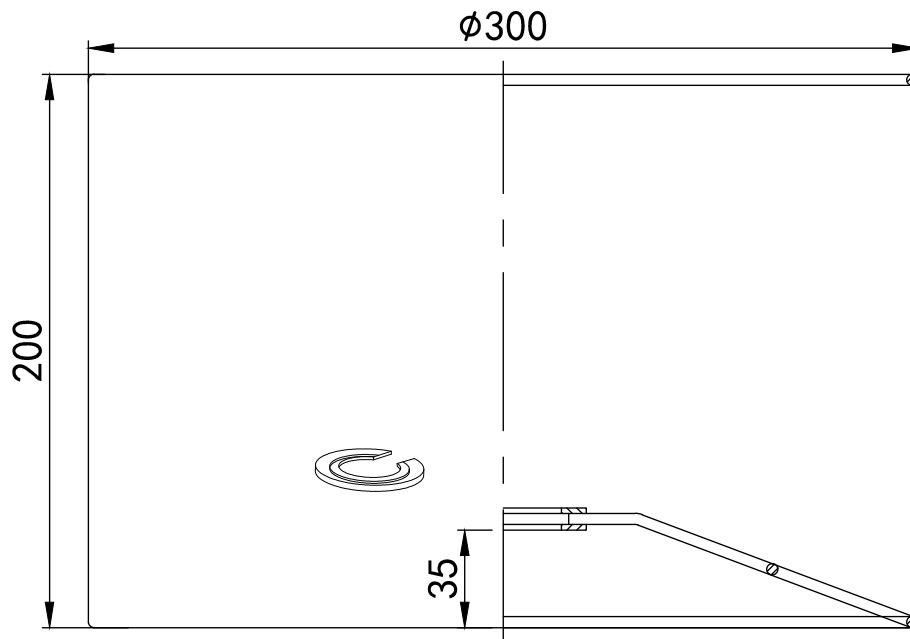

Pair of Grey Faux Silk 30cm Drum Light Shade with Chrome Inners

LIGHT SOURCE DATA

- 2 x 60W Max B22 BC or E27 ES (required)
- Lamp direction - Indirect
- Lamp shape - Standard
- Dimmable
- Energy class: Not applicable

DIMENSION DATA

- Height 200mm
- Diameter 300mm

- Weight 0.42kg

SPECIFICATION

- Manufacturer warranty for 2 years from date of purchase
- Grey faux silk with chrome inner detail
- IP20
- No
- 240V
- Assembly required? No
- CE Marking, UKCA Marking, Energy Efficient, Energy Saving

CERTIFICATION

CONTACT

www.firstchoicelighting.co.uk

info@firstchoicelighting.co.uk

FCL-80743X2

Pair of Grey Faux Silk 30cm Drum Light Shade with Chrome Inners

CERTIFICATION

CONTACT