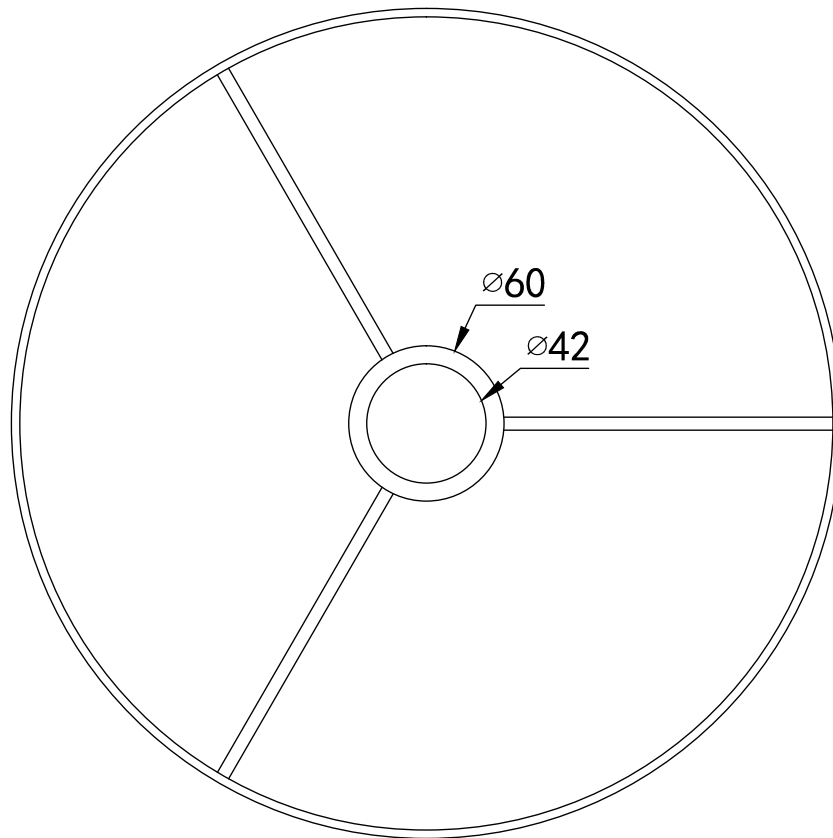

Pair of Grey Faux Silk 30cm Drum Light Shade with Chrome Inners

LIGHT SOURCE DATA

- 2 x 60W Max B22 BC or E27 ES (required)
- Lamp direction - Indirect
- Lamp shape - Standard
- Dimmable
- Energy class: Not applicable

DIMENSION DATA

- Height 200mm
- Diameter 300mm

- Weight 0.42kg

SPECIFICATION

- Manufacturer warranty for 2 years from date of purchase
- Grey faux silk with chrome inner detail
- IP20
- No
- 240V
- Assembly required? No
- CE Marking, UKCA Marking, Energy Efficient, Energy Saving

CERTIFICATION

CONTACT

www.firstchoicelighting.co.uk

info@firstchoicelighting.co.uk

FCL-80743X2

Pair of Grey Faux Silk 30cm Drum Light Shade with Chrome Inners

CERTIFICATION

CONTACT