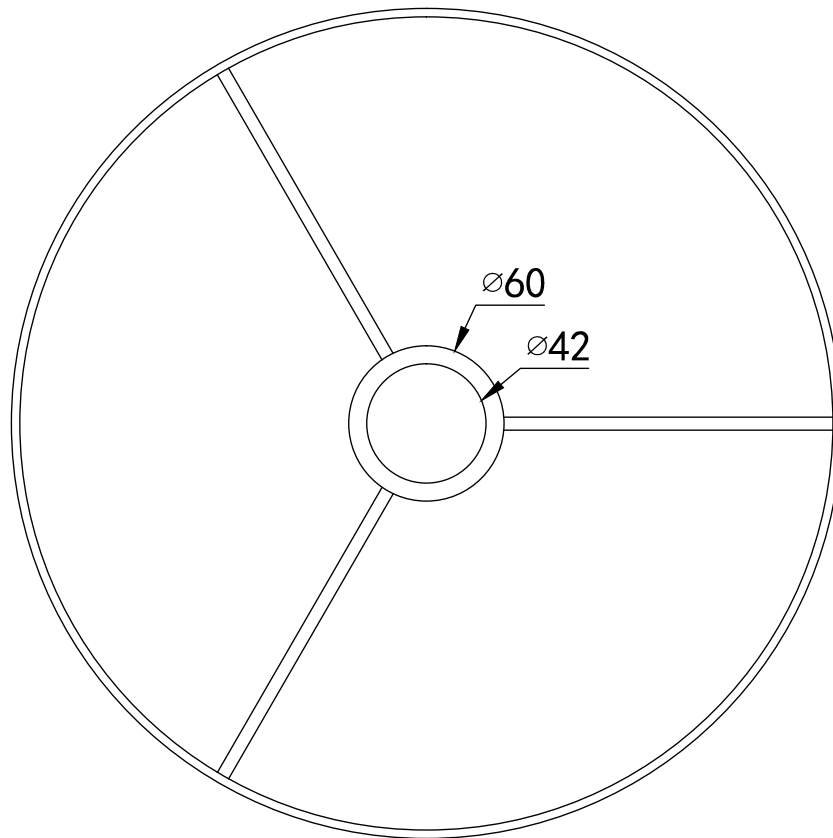

Grey Faux Silk 30cm Drum Light Shade with Chrome Inner

LIGHT SOURCE DATA

- 60W Max B22 BC or E27 ES (required)
- Lamp direction - Indirect
- Lamp shape - Standard
- Dimmable
- Energy class: Not applicable

DIMENSION DATA

- Height 200mm
- Diameter 300mm
- Weight 0.21kg

SPECIFICATION

- Manufacturer warranty for 2 years from date of purchase
- Grey faux silk with chrome inner detail
- IP20
- No
- 240V
- Assembly required? No
- CE Marking, UKCA Marking, Energy Efficient, Energy Saving

CERTIFICATION

CONTACT

www.firstchoicelighting.co.uk

info@firstchoicelighting.co.uk

FCL-80743

Grey Faux Silk 30cm Drum Light Shade with Chrome Inner

CERTIFICATION

CONTACT