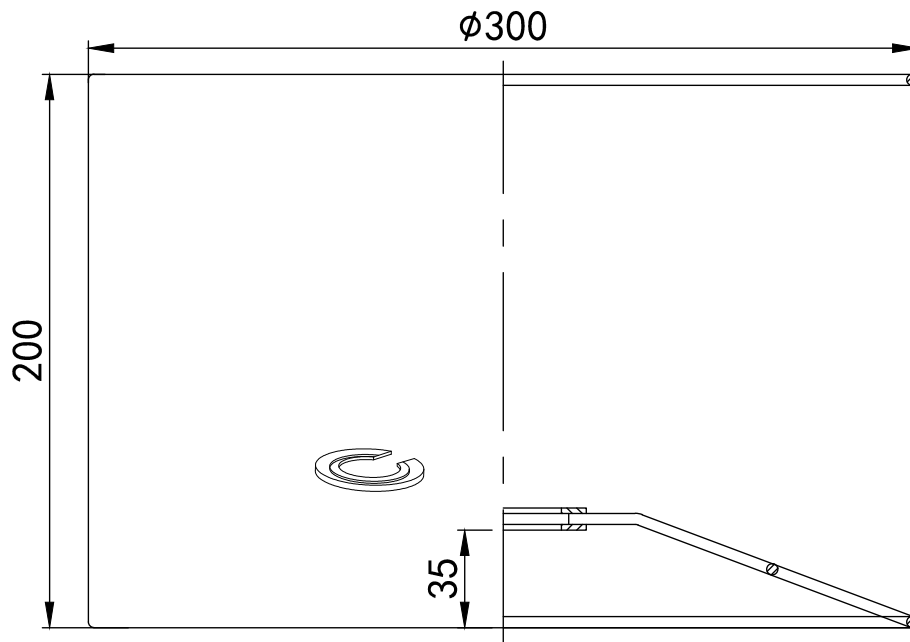

Grey Faux Silk 30cm Drum Light Shade with Chrome Inner

LIGHT SOURCE DATA

- 60W Max B22 BC or E27 ES (required)
- Lamp direction - Indirect
- Lamp shape - Standard
- Dimmable
- Energy class: Not applicable

DIMENSION DATA

- Height 200mm
- Diameter 300mm
- Weight 0.21kg

SPECIFICATION

- Manufacturer warranty for 2 years from date of purchase
- Grey faux silk with chrome inner detail
- IP20
- No
- 240V
- Assembly required? No
- CE Marking, UKCA Marking, Energy Efficient, Energy Saving

CERTIFICATION

CONTACT

www.firstchoicelighting.co.uk

info@firstchoicelighting.co.uk

FCL-80743

Grey Faux Silk 30cm Drum Light Shade with Chrome Inner

CERTIFICATION

CONTACT