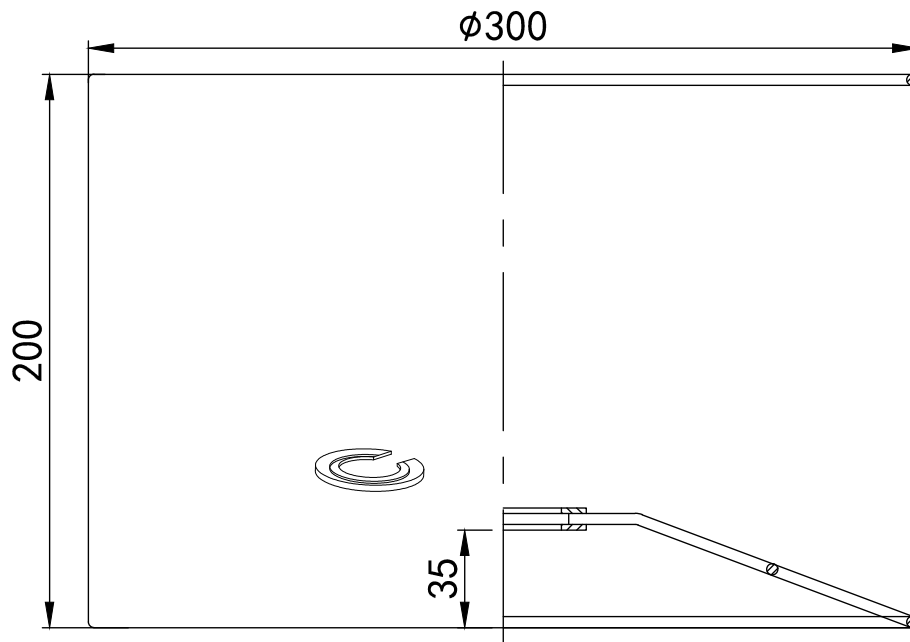

Black Faux Silk 30cm Drum Light Shade with Copper Inner

CERTIFICATION

CONTACT

www.firstchoicelighting.co.uk

info@firstchoicelighting.co.uk