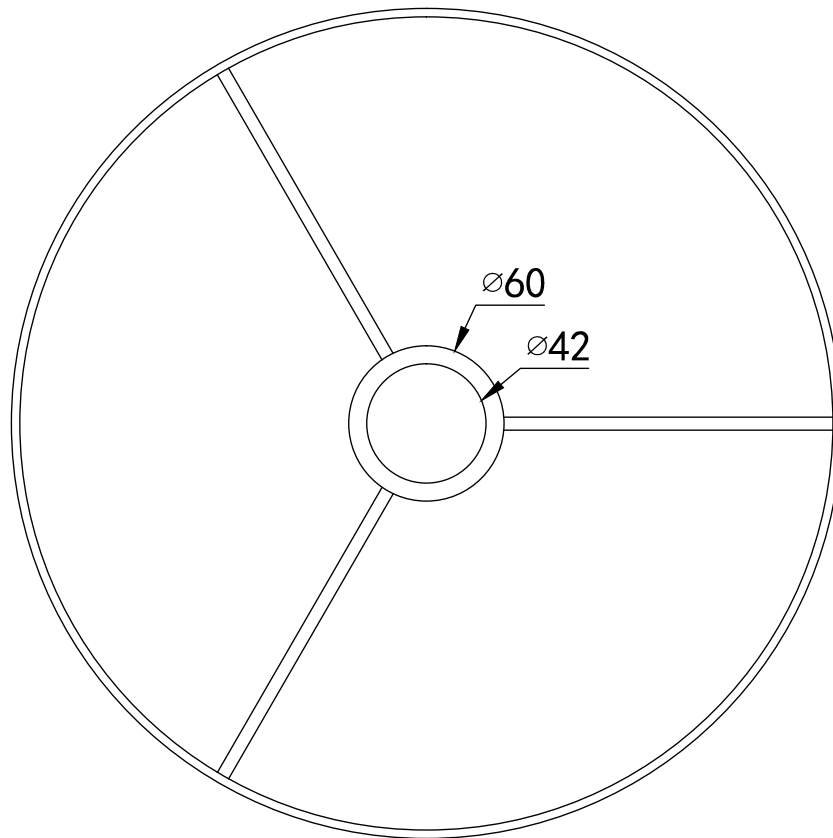

Black Faux Silk 30cm Drum Light Shade with Copper Inner

LIGHT SOURCE DATA

- 60W Max B22 BC or E27 ES (required)
- Lamp direction - Indirect
- Lamp shape - Standard
- Dimmable
- Energy class: Not applicable

DIMENSION DATA

- Height 200mm
- Diameter 300mm
- Weight 0.21kg

SPECIFICATION

- Manufacturer warranty for 2 years from date of purchase
- Black faux silk with copper inner detail
- IP20
- No
- 240V
- Assembly required? No
- CE Marking, UKCA Marking, Energy Efficient, Energy Saving

CERTIFICATION

CONTACT

www.firstchoicelighting.co.uk

info@firstchoicelighting.co.uk

Black Faux Silk 30cm Drum Light Shade with Copper Inner

CERTIFICATION

CONTACT

www.firstchoicelighting.co.uk