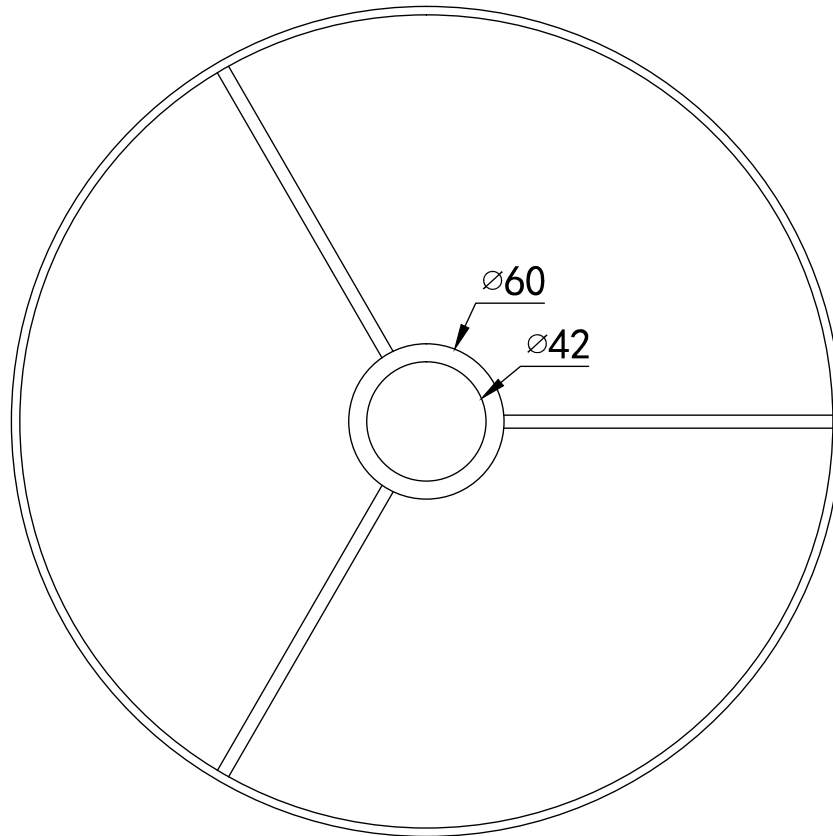

Set of 2 Grey Faux Silk 30cm Drum Light Shade with Copper Inner

LIGHT SOURCE DATA

- 2 x 60W Max B22 BC or E27 ES (required)
- Lamp direction - Indirect
- Lamp shape - Standard
- Dimmable
- Energy class: Not applicable

DIMENSION DATA

- Height 200mm
- Diameter 300mm

- Weight 0.42kg

SPECIFICATION

- Manufacturer warranty for 2 years from date of purchase
- Grey faux silk with copper inner detail
- IP20
- No
- 240V
- Assembly required? No
- CE Marking, UKCA Marking, Energy Efficient, Energy Saving

CERTIFICATION

CONTACT

www.firstchoicelighting.co.uk

info@firstchoicelighting.co.uk

FCL-80745X2

Set of 2 Grey Faux Silk 30cm Drum Light Shade with Copper Inner

CERTIFICATION

CONTACT