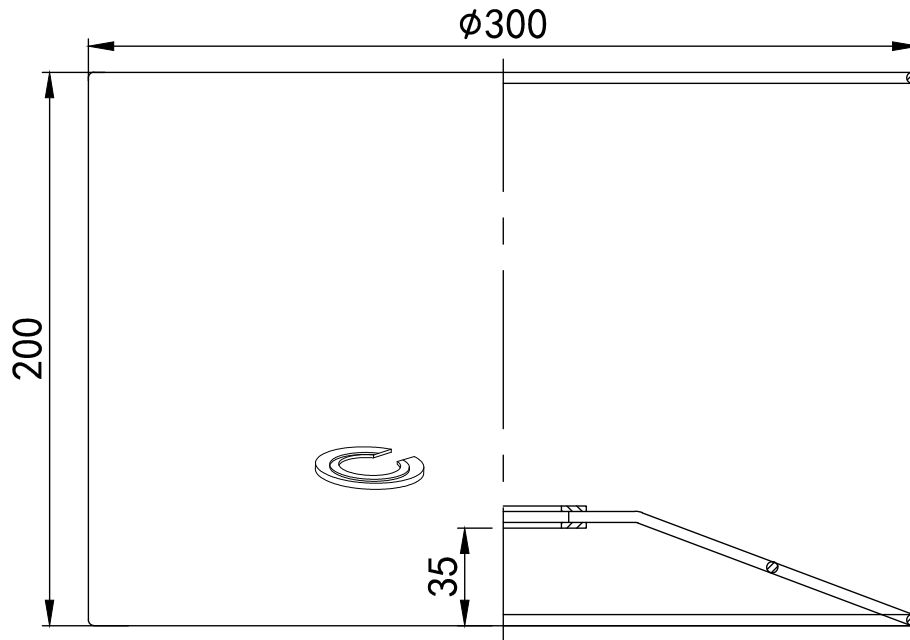

Set of 2 Grey Faux Silk 30cm Drum Light Shade with Copper Inner

LIGHT SOURCE DATA

- 2 x 60W Max B22 BC or E27 ES (required)
- Lamp direction - Indirect
- Lamp shape - Standard
- Dimmable
- Energy class: Not applicable

DIMENSION DATA

- Height 200mm
- Diameter 300mm

- Weight 0.42kg

SPECIFICATION

- Manufacturer warranty for 2 years from date of purchase
- Grey faux silk with copper inner detail
- IP20
- No
- 240V
- Assembly required? No
- CE Marking, UKCA Marking, Energy Efficient, Energy Saving

CERTIFICATION

CONTACT

www.firstchoicelighting.co.uk

info@firstchoicelighting.co.uk

FCL-80745X2

Set of 2 Grey Faux Silk 30cm Drum Light Shade with Copper Inner

CERTIFICATION

CONTACT