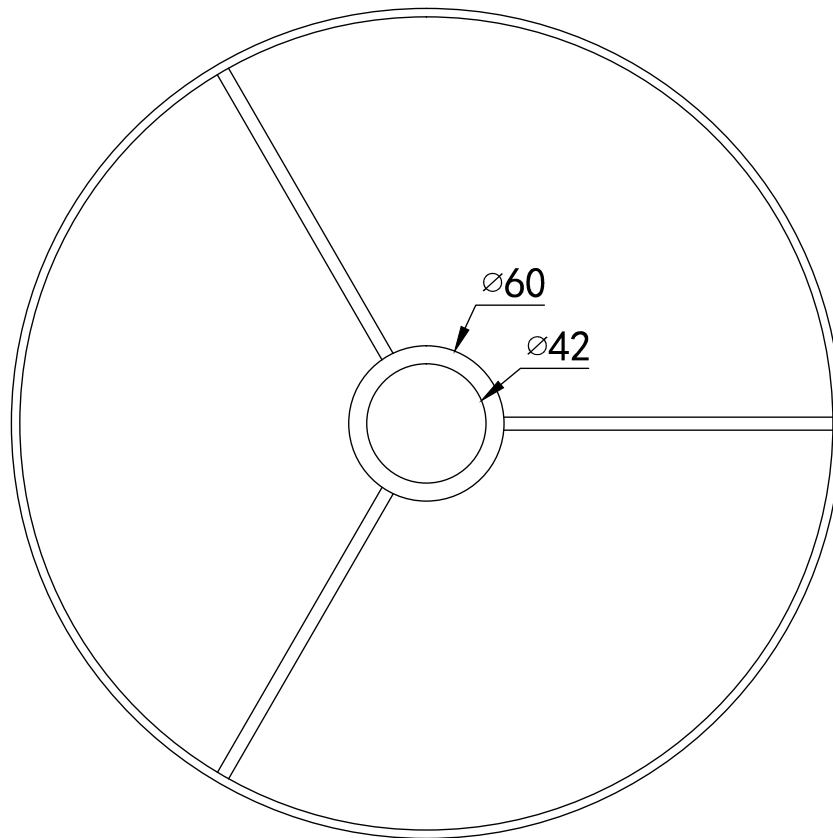

Grey Faux Silk 30cm Drum Light Shade with Copper Inner

LIGHT SOURCE DATA

- 60W Max B22 BC or E27 ES (required)
- Lamp direction - Indirect
- Lamp shape - Standard
- Dimmable
- Energy class: Not applicable

DIMENSION DATA

- Height 200mm
- Diameter 300mm

- Weight 0.21kg

SPECIFICATION

- Manufacturer warranty for 2 years from date of purchase
- Grey faux silk with copper inner detail
- IP20
- No
- 240V
- Assembly required? No
- CE Marking, UKCA Marking, Energy Efficient, Energy Saving

CERTIFICATION

CONTACT

www.firstchoicelighting.co.uk

info@firstchoicelighting.co.uk

FCL-80745

Grey Faux Silk 30cm Drum Light Shade with Copper Inner

CERTIFICATION

CONTACT