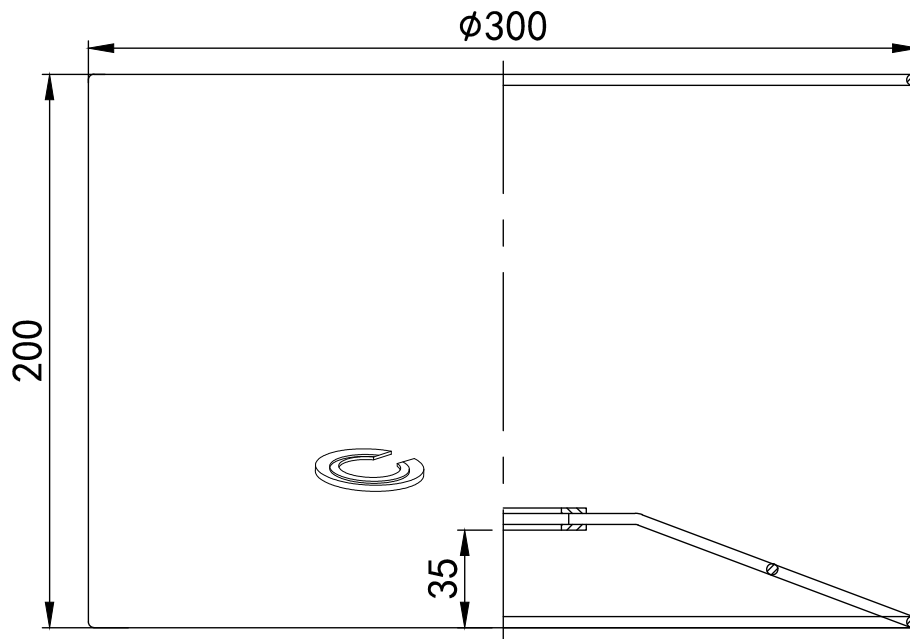

Grey Faux Silk 30cm Drum Light Shade with Copper Inner

LIGHT SOURCE DATA

- 60W Max B22 BC or E27 ES (required)
- Lamp direction - Indirect
- Lamp shape - Standard
- Dimmable
- Energy class: Not applicable

DIMENSION DATA

- Height 200mm
- Diameter 300mm

- Weight 0.21kg

SPECIFICATION

- Manufacturer warranty for 2 years from date of purchase
- Grey faux silk with copper inner detail
- IP20
- No
- 240V
- Assembly required? No
- CE Marking, UKCA Marking, Energy Efficient, Energy Saving

CERTIFICATION

CONTACT

www.firstchoicelighting.co.uk

info@firstchoicelighting.co.uk

FCL-80745

Grey Faux Silk 30cm Drum Light Shade with Copper Inner

CERTIFICATION

CONTACT