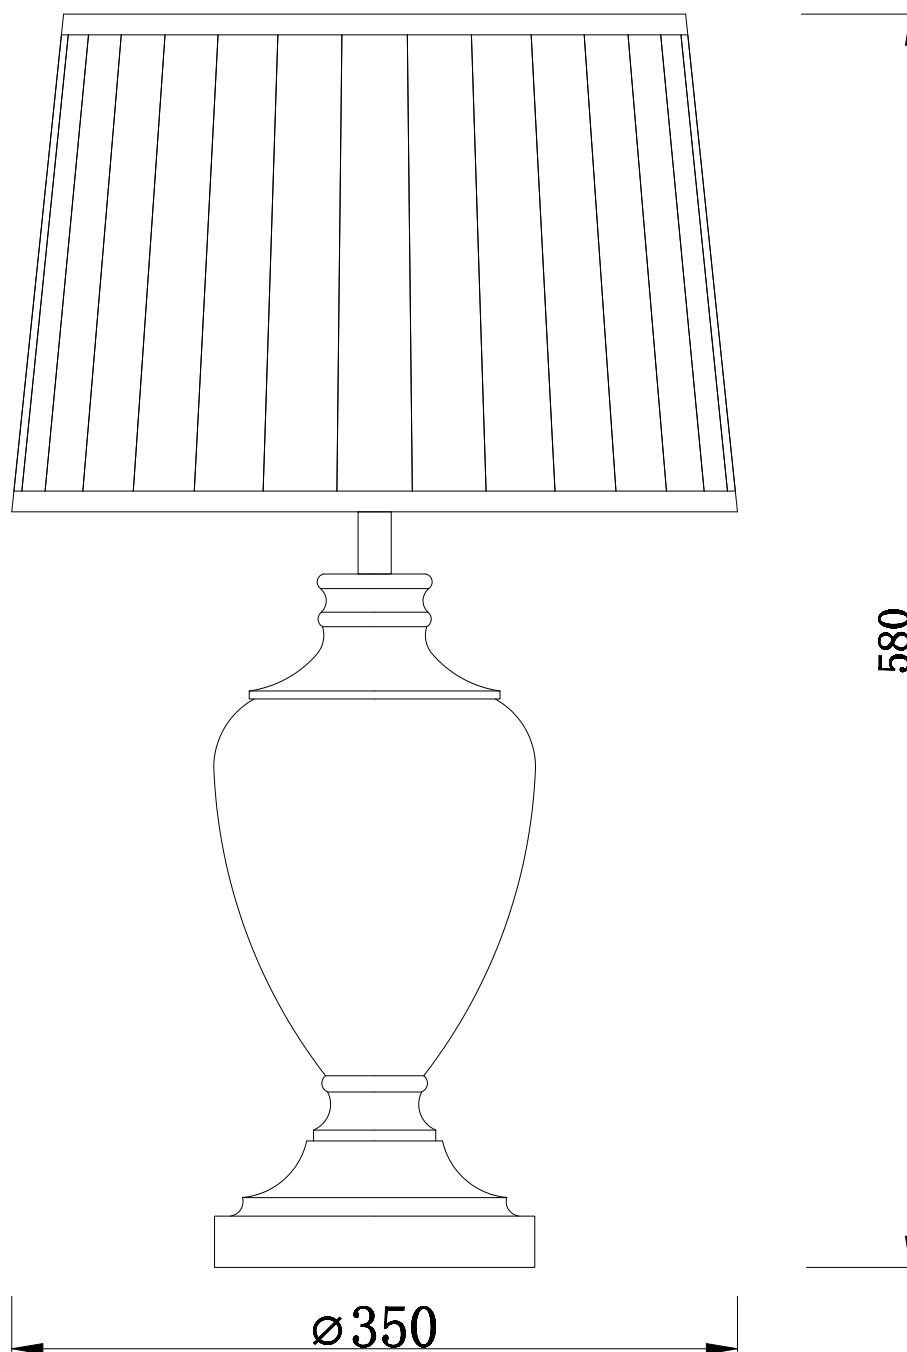

CERTIFICATION

CONTACT

www.firstchoicelighting.co.uk

info@firstchoicelighting.co.uk