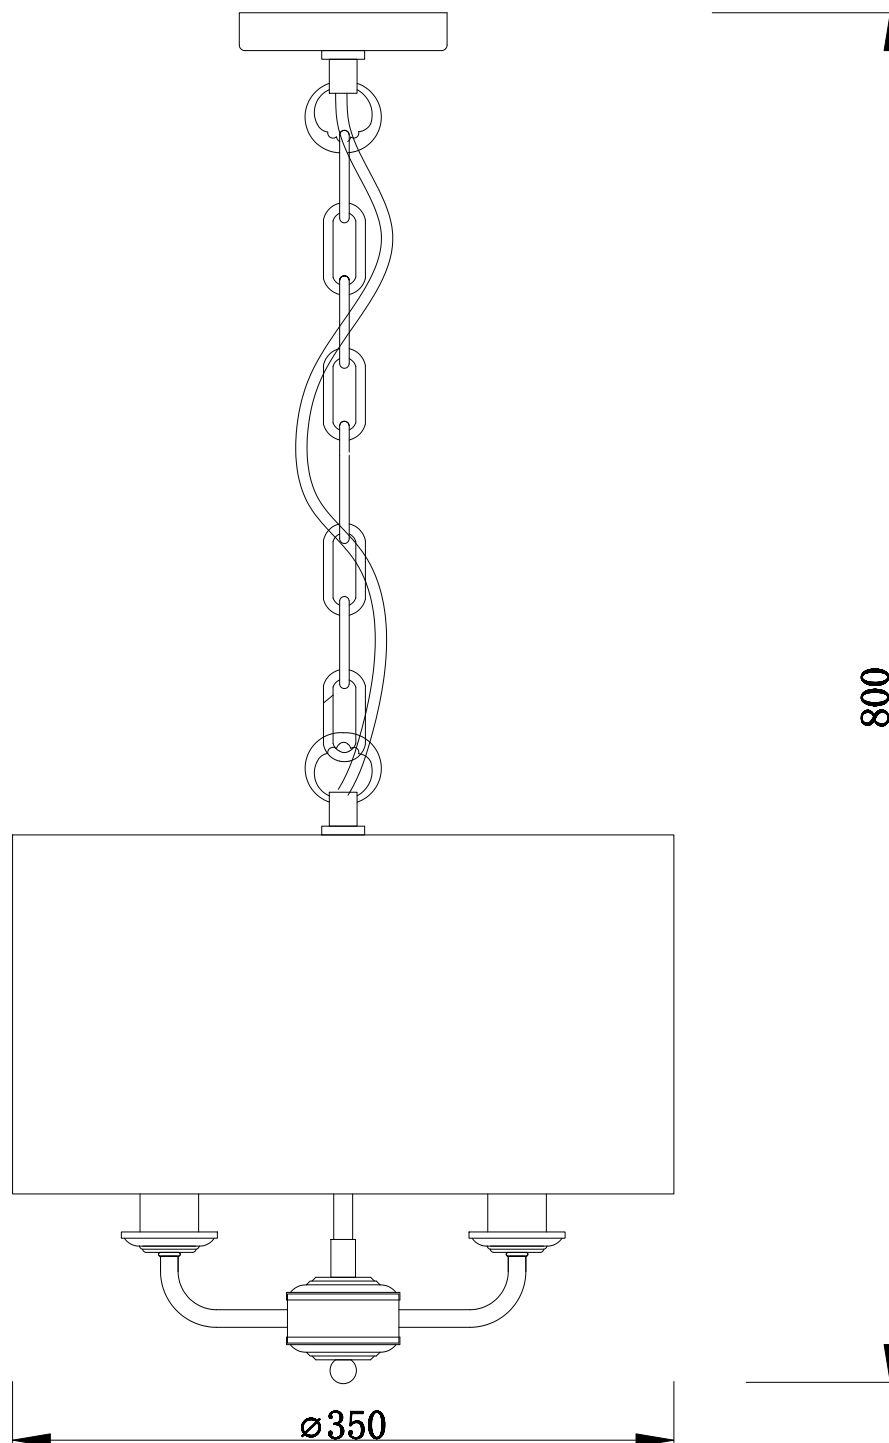

Pair of 3 Light Antique Brass Pendant Chandelier with Light Cream Fabric Shade

LIGHT SOURCE DATA

- 6 x 40W Max E14 SES (required)
- Lamp direction - Indirect
- Lamp shape - Conical/Candelabra/Candle
- Dimmable
- Energy class: Not applicable

DIMENSION DATA

- Height 310 - 880mm
- Diameter 350mm

- Weight 3.58kg

SPECIFICATION

- Manufacturer warranty for 2 years from date of purchase
- Antique brass plate and cream cotton
- IP20
- No
- Class I - Single Insulated, Earthed
- 240V
- Assembly required? No
- CE Marking, UKCA Marking, Energy Efficient, Energy Saving

CERTIFICATION

CONTACT

www.firstchoicelighting.co.uk

info@firstchoicelighting.co.uk

FCL-81027X2

Pair of 3 Light Antique Brass Pendant Chandelier with Light Cream Fabric Shade

CERTIFICATION

CONTACT