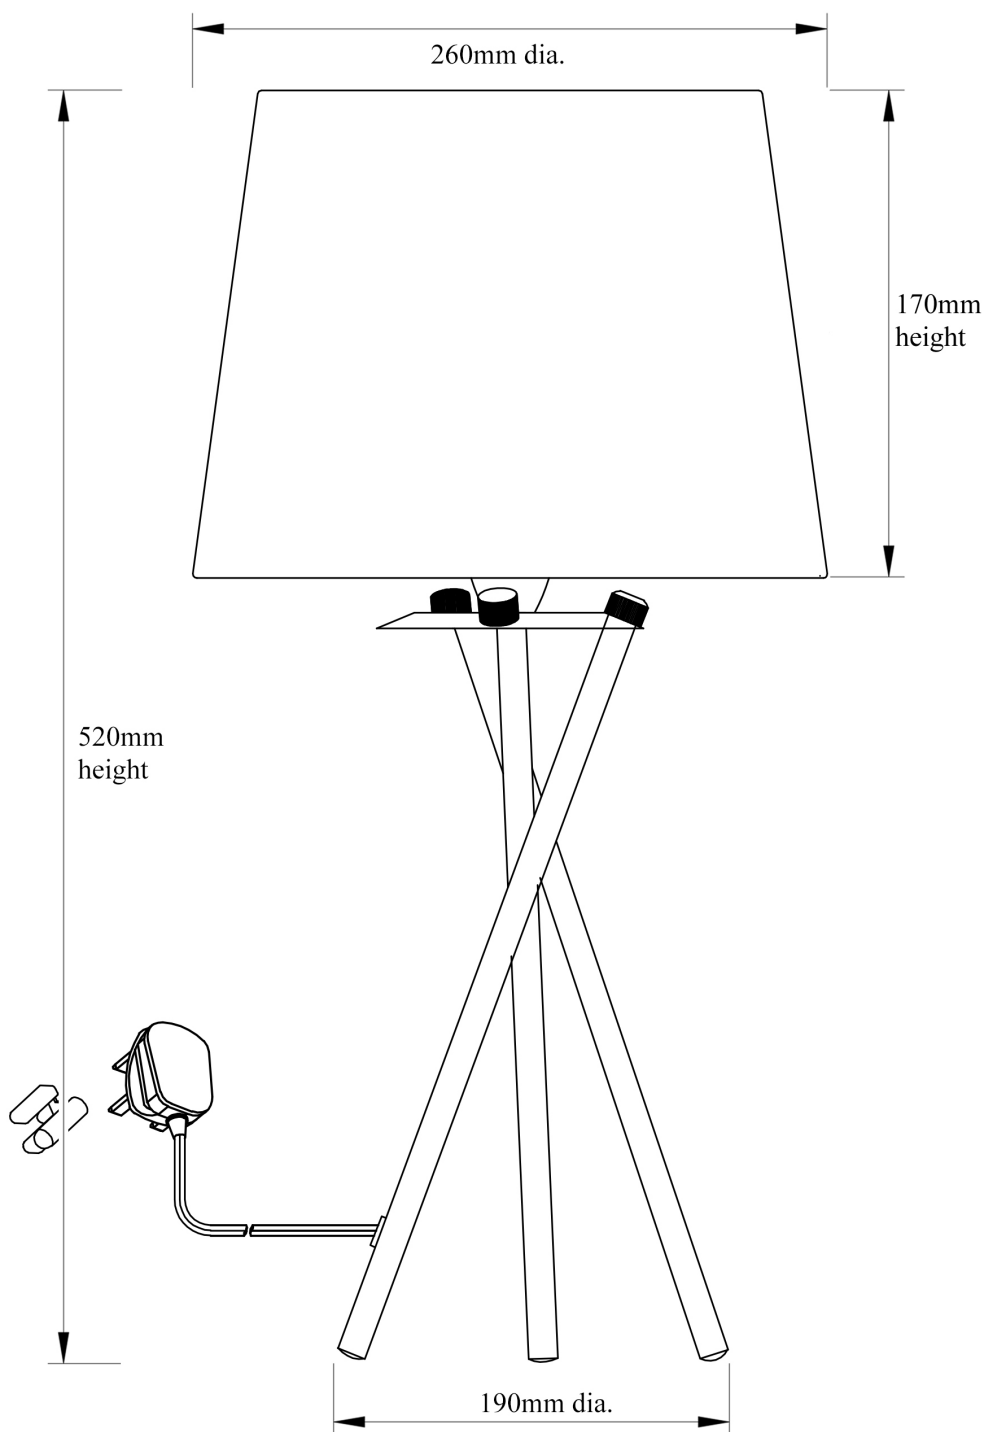

CERTIFICATION

CONTACT