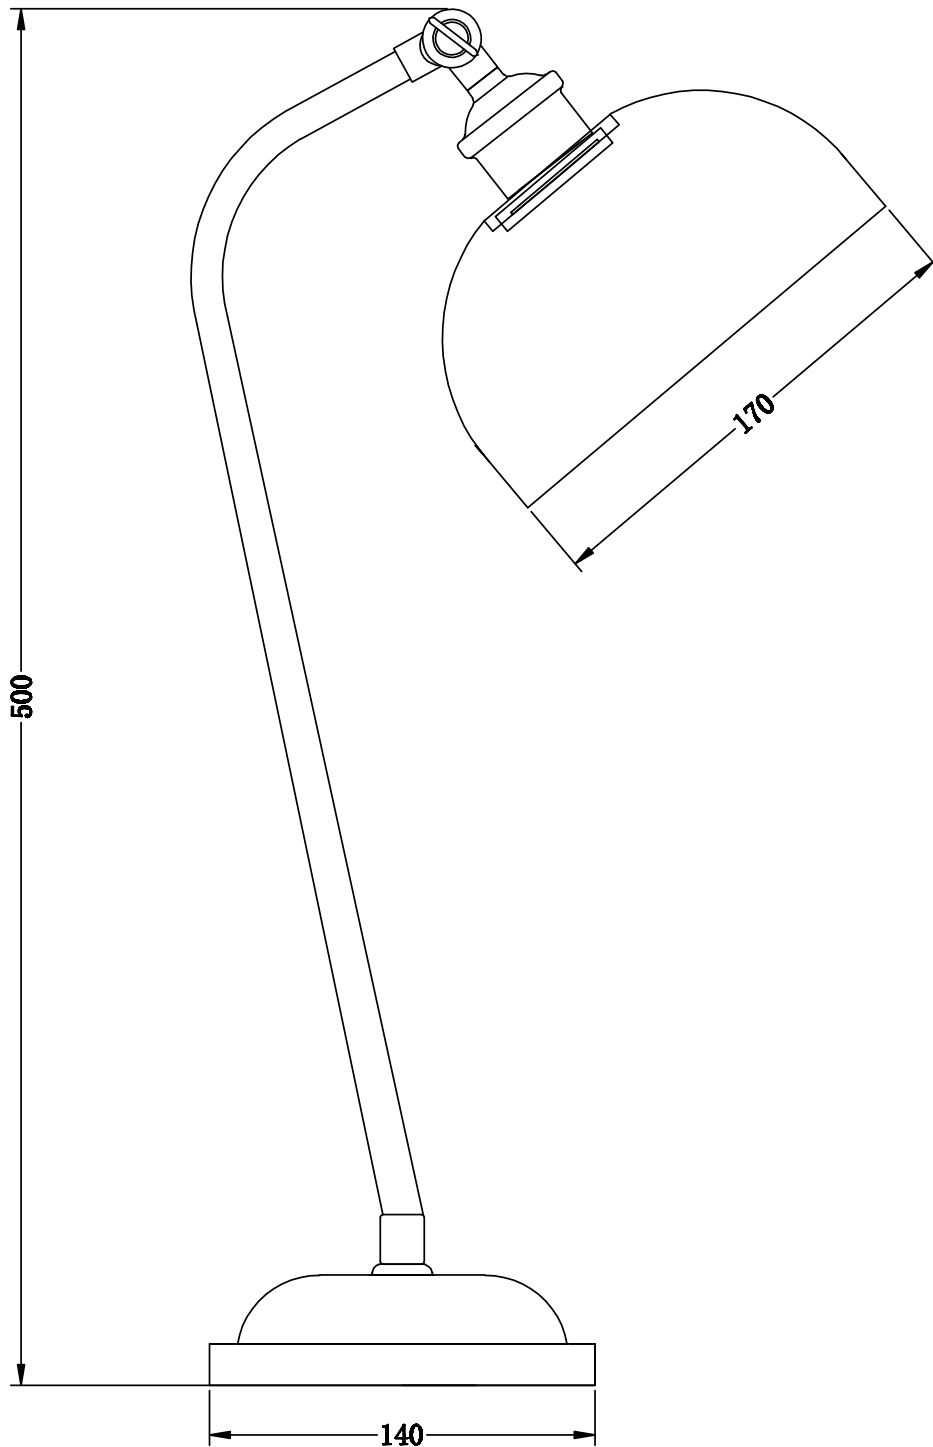

FCL-81058X2

Set of 2 Antique Style Task Lamp in Industrial Nickel Painted Finish with Antique Copper Detail

CERTIFICATION

CONTACT

www.firstchoicelighting.co.uk

info@firstchoicelighting.co.uk