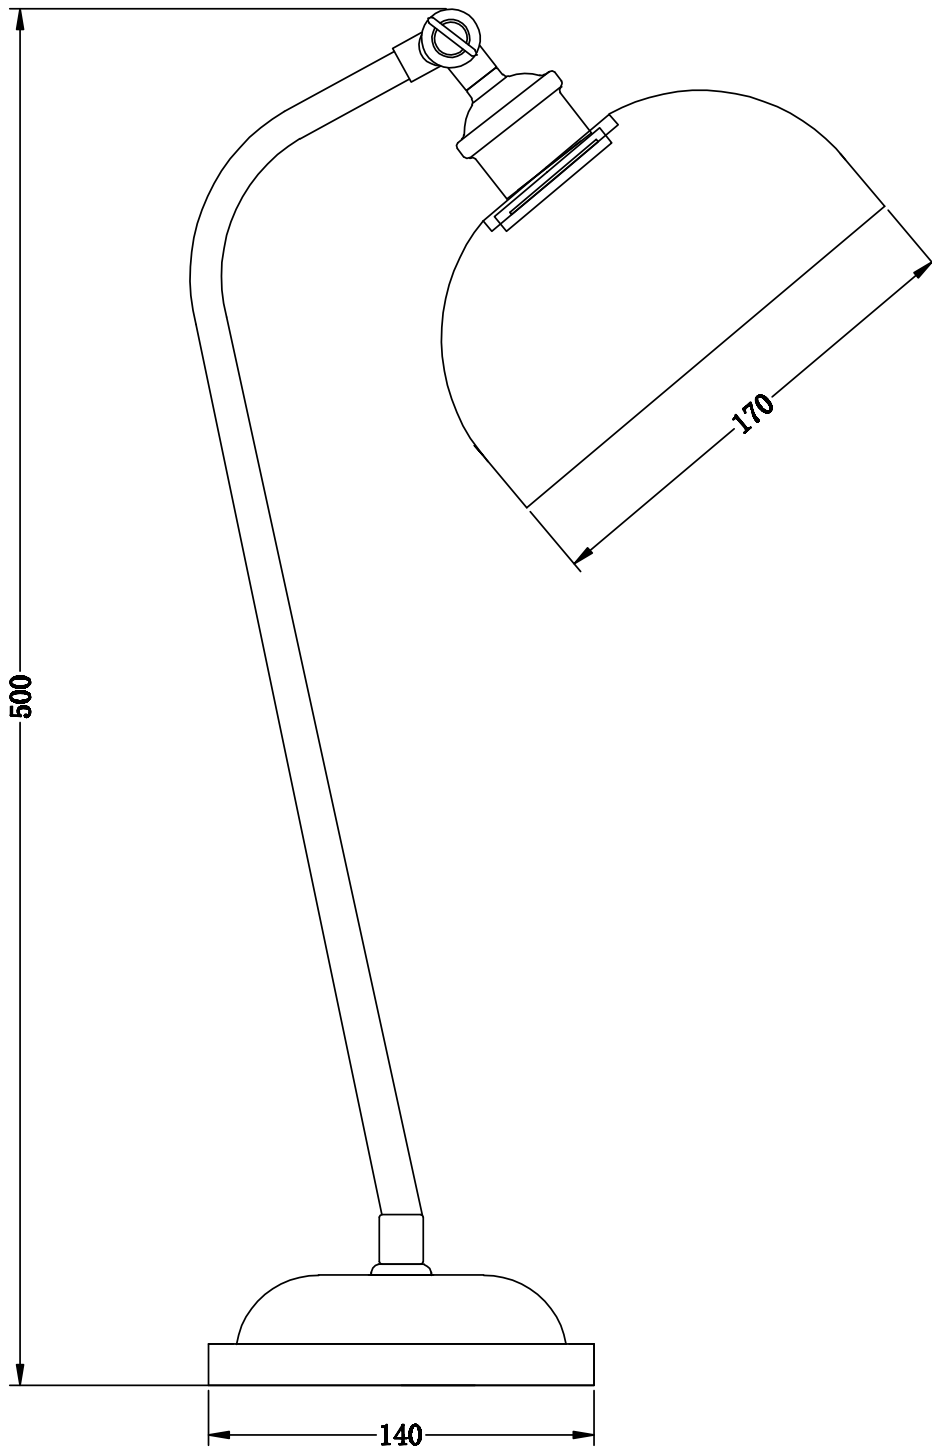

Antique Style Task Lamp in Industrial Nickel Painted Finish with Antique Copper Detail

CERTIFICATION

CONTACT

www.firstchoicelighting.co.uk

info@firstchoicelighting.co.uk