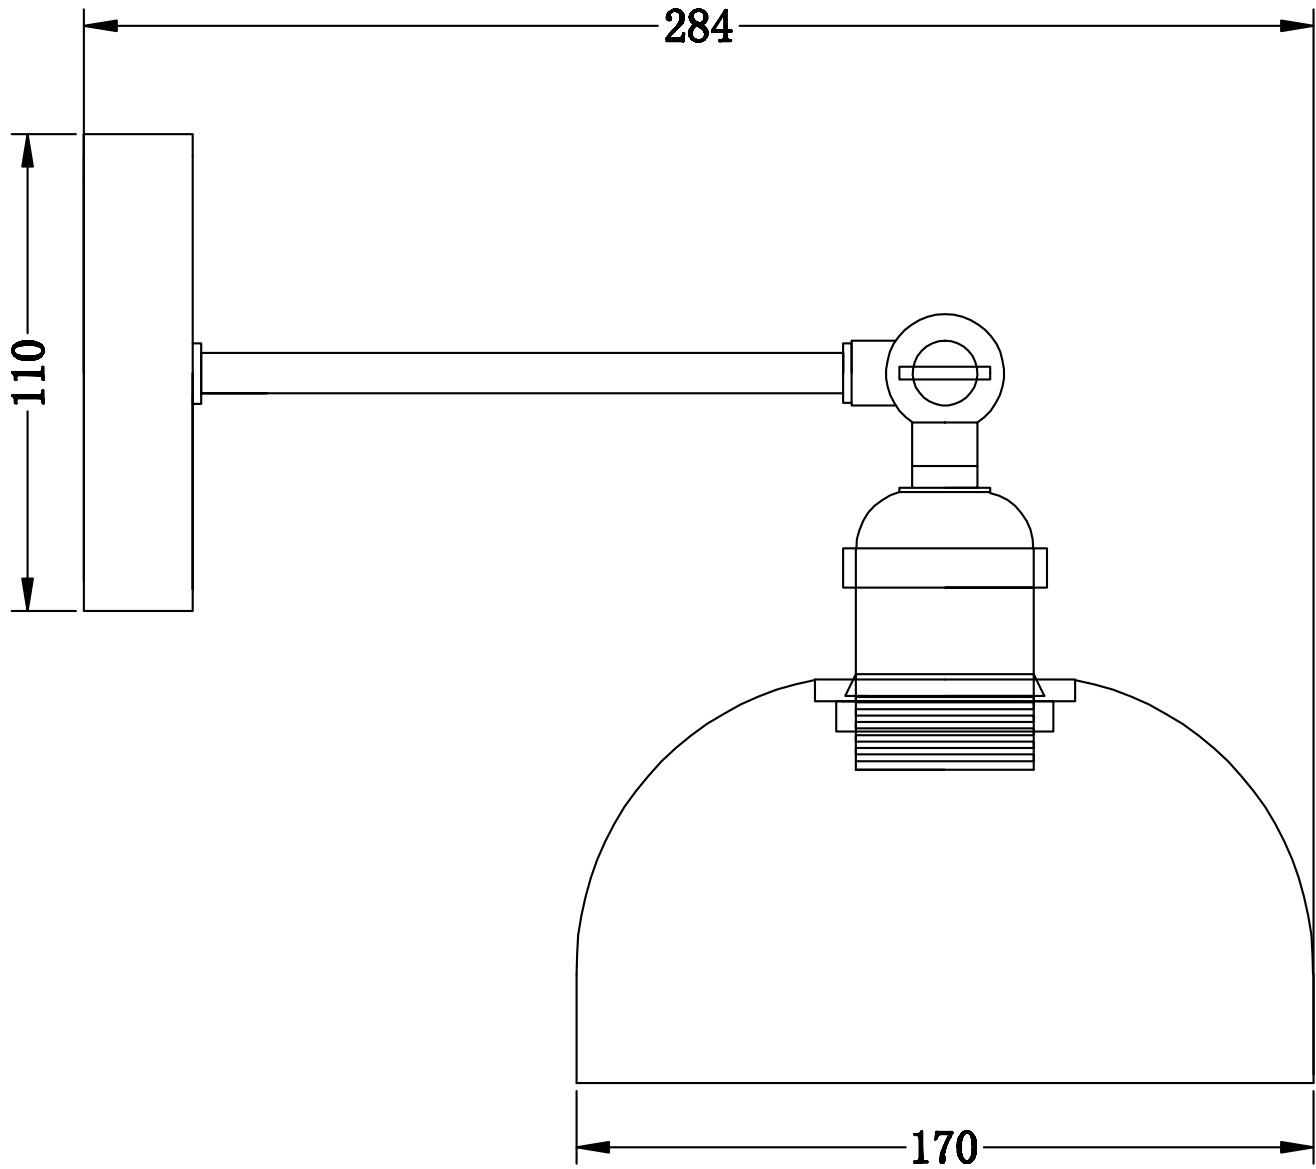

Set of 2 Galley Style Wall Lamp in Industrial Nickel Painted Finish with Antique Copper Detail

LIGHT SOURCE DATA

- 2 x 40W Max E14 SES (required)
- Lamp direction - Downwards
- Lamp shape - Standard
- Dimmable
- Energy class: Not applicable

DIMENSION DATA

- Height 200mm
- Width 170mm
- Depth 280mm

- Weight 1.08kg

SPECIFICATION

- Manufacturer warranty for 2 years from date of purchase
- Industrial nickel plate with antique copper plate detail
- IP20
- No
- Class I - Single Insulated, Earthed
- 240V
- Assembly required? No
- CE Marking, UKCA Marking, Energy Efficient, Energy Saving

CERTIFICATION

CONTACT

www.firstchoicelighting.co.uk

info@firstchoicelighting.co.uk

FCL-81060X2

Set of 2 Galley Style Wall Lamp in Industrial Nickel Painted Finish with Antique Copper Detail

CERTIFICATION

CONTACT