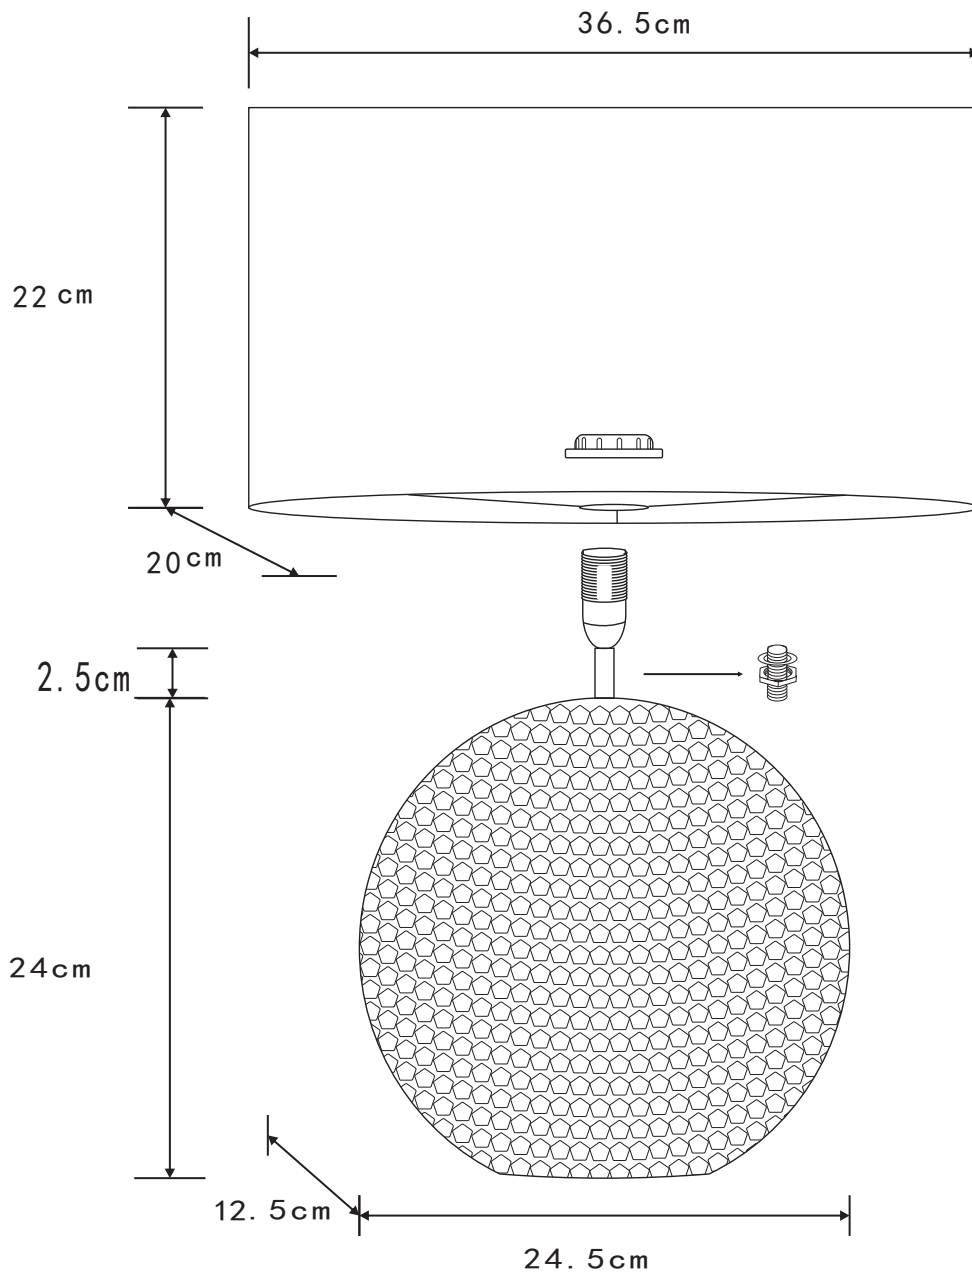

Set of 2 Dimpled Oval Chrome Plated Ceramic Bedside Table Light Base with Grey Faux Silk Oval Fabric Shade

LIGHT SOURCE DATA

- 2 x 40W Max E14 SES (required)
- Lamp direction - Indirect
- Lamp shape - Standard
- Non-dimmable
- Energy class: Not applicable

DIMENSION DATA

- Height 465mm
- Width 365mm
- Depth 220mm

- Weight 3.38kg

SPECIFICATION

- Manufacturer warranty for 2 years from date of purchase
- Polished chrome plate and grey faux silk
- IP20
- In-line On/Off Switch
- Class II - Double Insulated, No Earth
- 240V
- Assembly required? No
- CE Marking, UKCA Marking, Energy Efficient, Energy Saving

CERTIFICATION

CONTACT

www.firstchoicelighting.co.uk

info@firstchoicelighting.co.uk

Set of 2 Dimpled Oval Chrome Plated Ceramic Bedside Table Light Base with Grey Faux Silk Oval Fabric Shade

CERTIFICATION

CONTACT