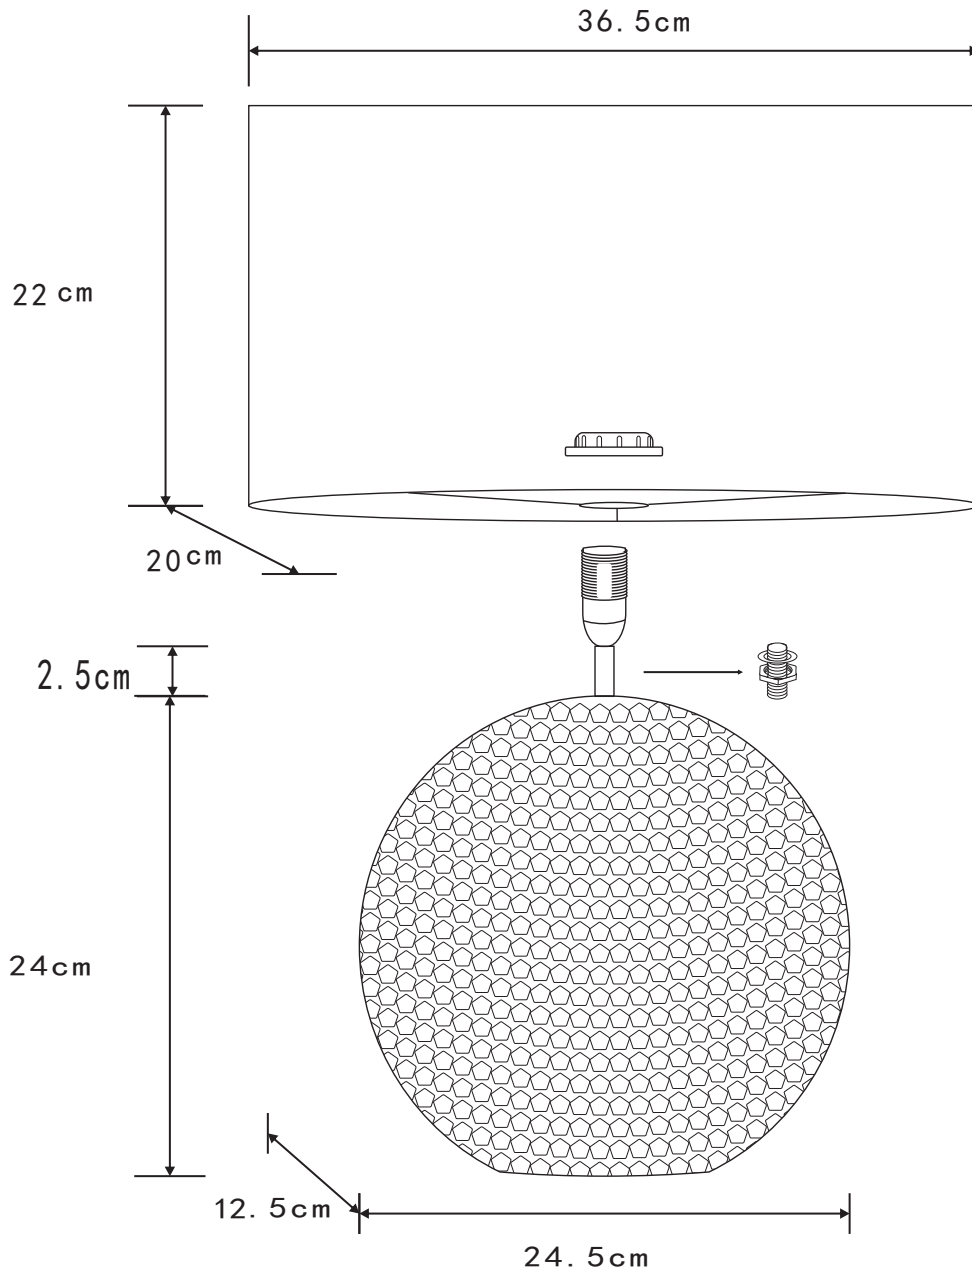

Set of 2 Dimpled Textured Oval Copper Plated Ceramic Bedside Table Light Base with White Faux Silk Oval Fabric Shade

LIGHT SOURCE DATA

- 2 x 40W Max E14 SES (required)
- Lamp direction - Indirect
- Lamp shape - Standard
- Non-dimmable
- Energy class: Not applicable

DIMENSION DATA

- Height 465mm
- Width 365mm
- Depth 220mm

- Weight 3.38kg

SPECIFICATION

- Manufacturer warranty for 2 years from date of purchase
- Copper glaze and white faux silk
- IP20
- In-line On/Off Switch
- Class II - Double Insulated, No Earth
- 240V
- Assembly required? No
- CE Marking, UKCA Marking, Energy Efficient, Energy Saving

CERTIFICATION

CONTACT

www.firstchoicelighting.co.uk

info@firstchoicelighting.co.uk

Set of 2 Dimpled Textured Oval Copper Plated Ceramic Bedside Table Light Base with White Faux Silk Oval Fabric Shade

CERTIFICATION