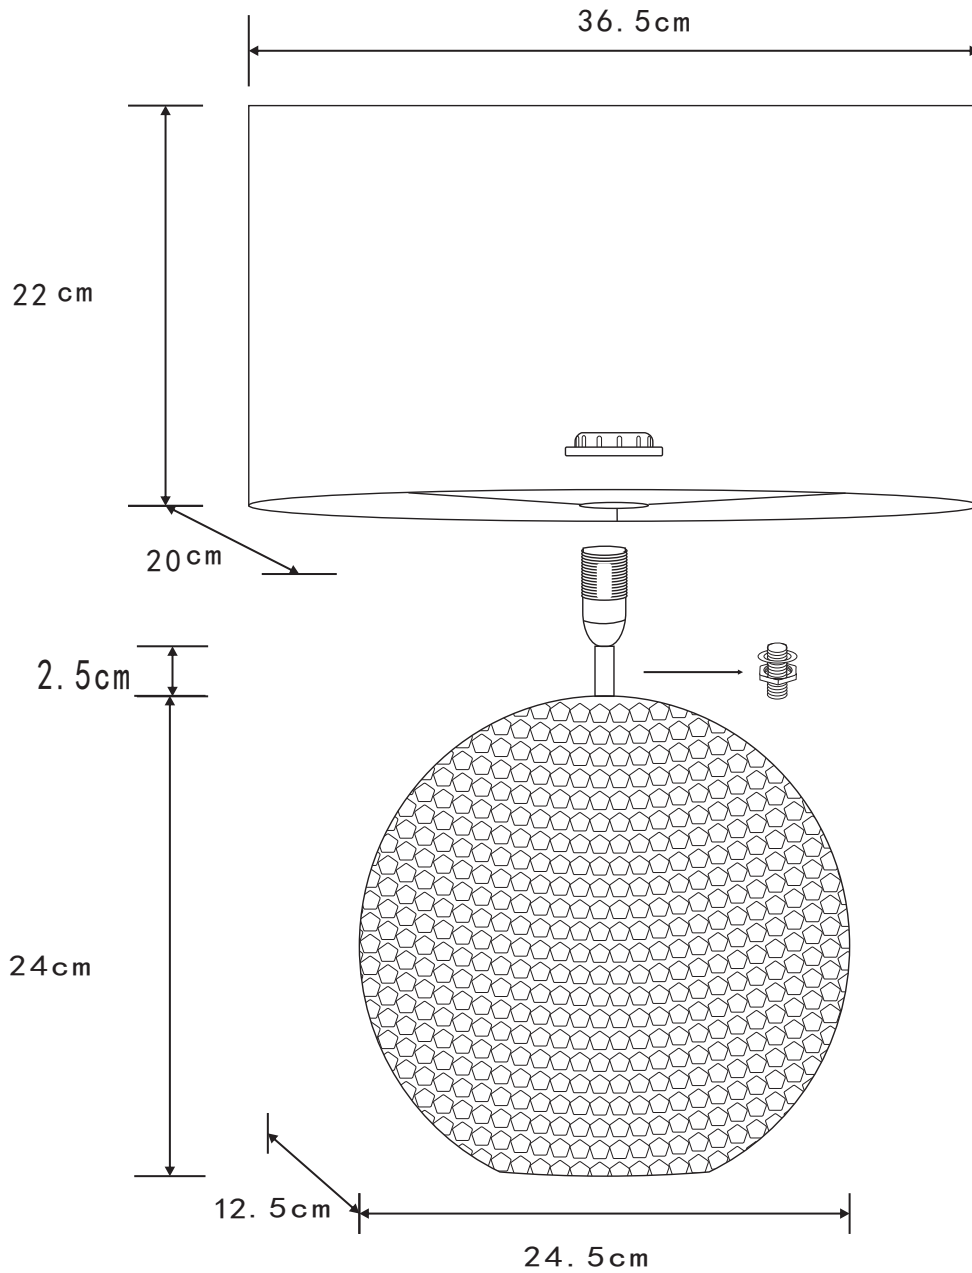

CERTIFICATION

CONTACT

www.firstchoicelighting.co.uk

info@firstchoicelighting.co.uk