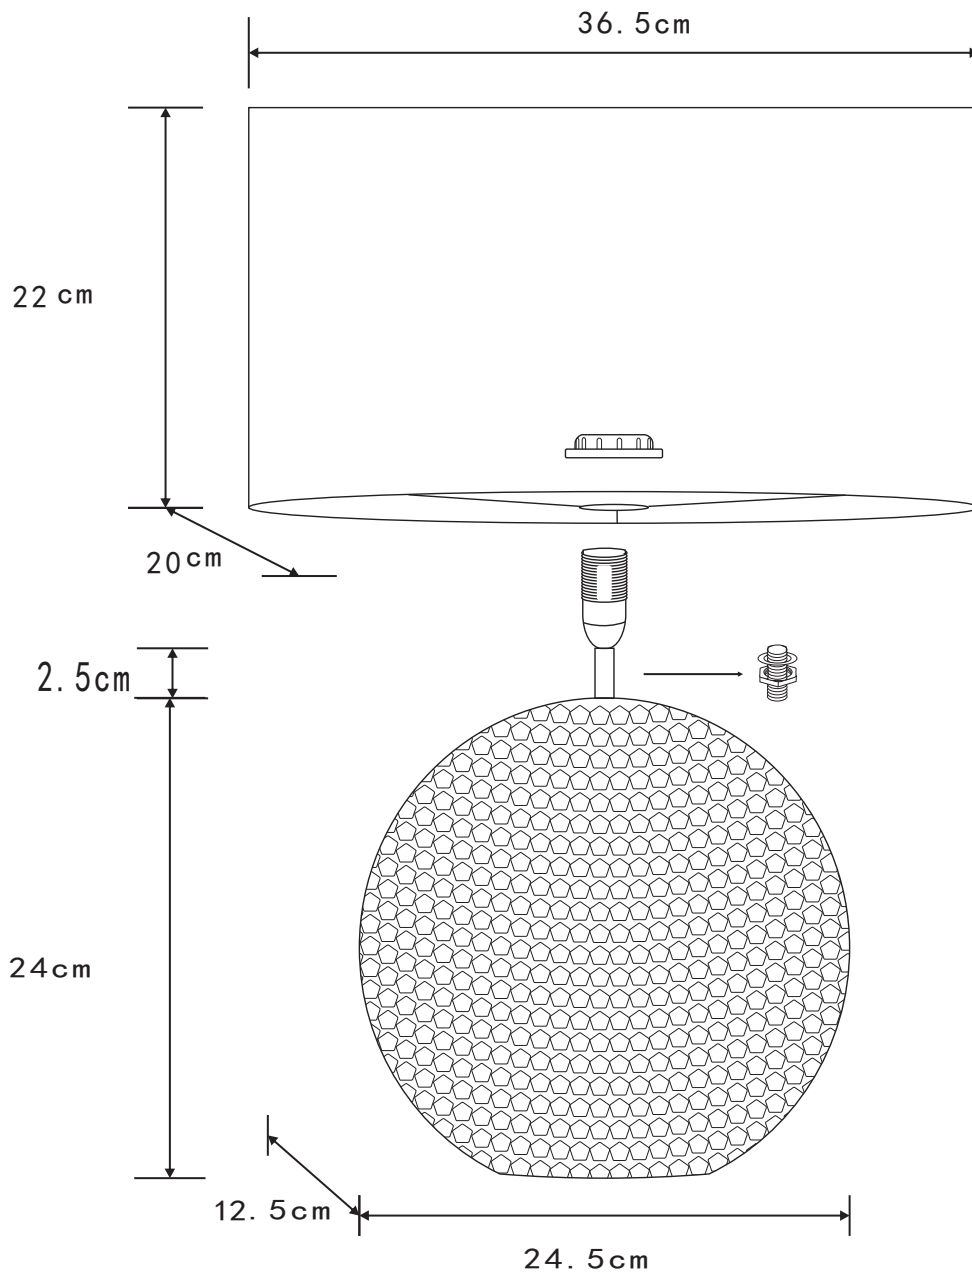

Set of 2 Dimpled Textured Oval Copper Plated Ceramic Bedside Table Light Base with Grey Faux Silk Oval Fabric Shade

CERTIFICATION

CONTACT

www.firstchoicelighting.co.uk

info@firstchoicelighting.co.uk