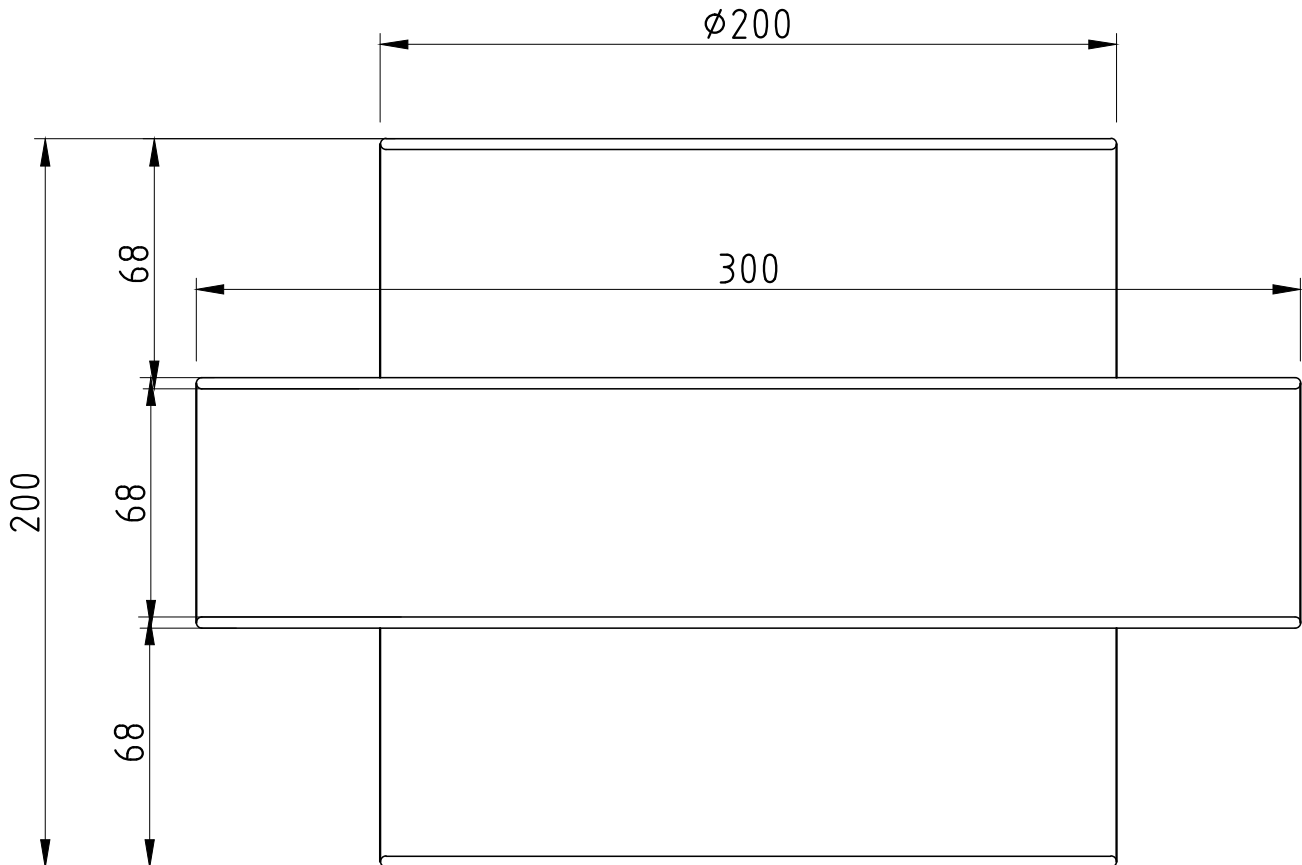

Set of 2 Easy Fit 2 Tier Grey Fabric & Brushed Copper Plated Banded Ceiling Shade

LIGHT SOURCE DATA

- 2 x 60W Max B22 BC or E27 ES (required)
- Lamp direction - Indirect
- Lamp shape - Standard
- Dimmable
- Energy class: Not applicable

DIMENSION DATA

- Height 200mm
- Diameter 300mm
- Weight 0.87kg

SPECIFICATION

- Manufacturer warranty for 2 years from date of purchase
- Grey cotton with brushed copper banding detail
- IP20
- No
- 240V
- Assembly required? No
- CE Marking, UKCA Marking, Energy Efficient, Energy Saving

CERTIFICATION

CONTACT

www.firstchoicelighting.co.uk

info@firstchoicelighting.co.uk

FCL-81071X2

Set of 2 Easy Fit 2 Tier Grey Fabric & Brushed Copper Plated Banded Ceiling Shade

CERTIFICATION

CONTACT