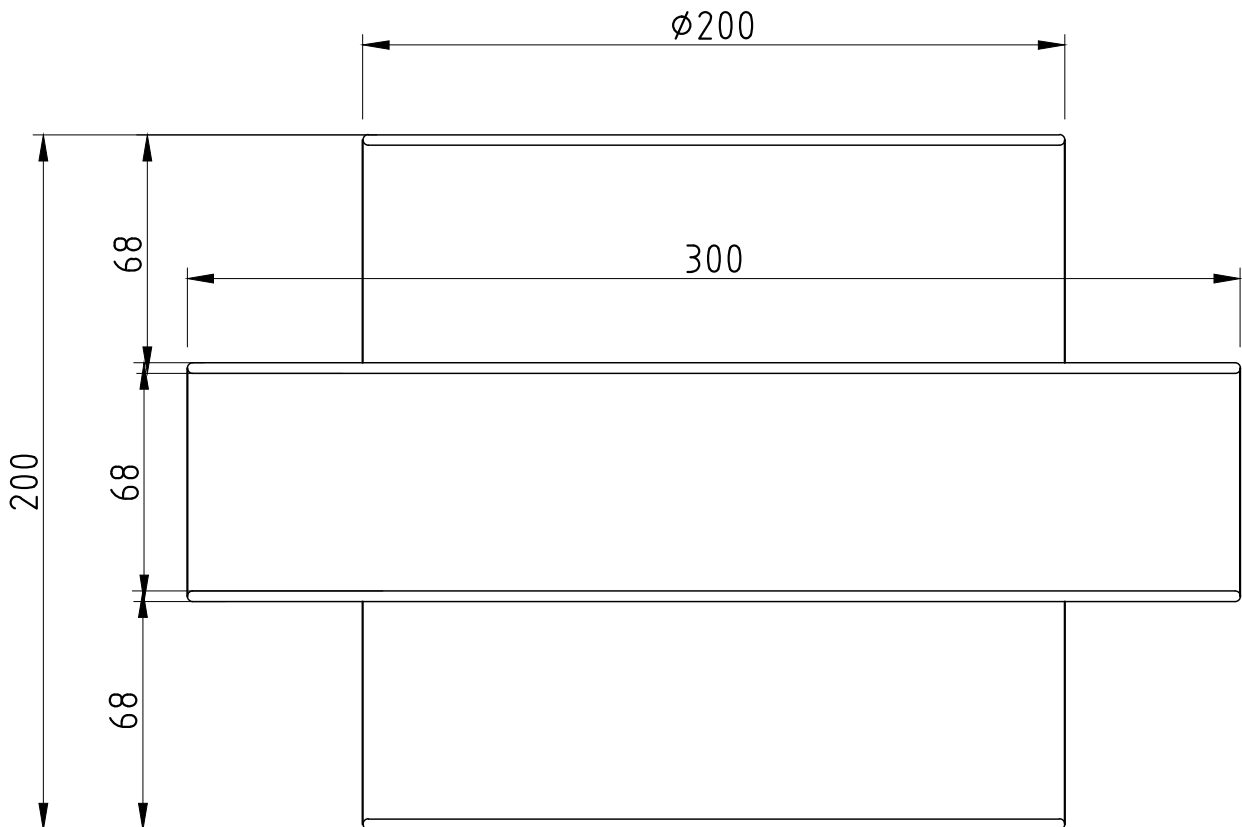

CERTIFICATION

CONTACT

www.firstchoicelighting.co.uk

info@firstchoicelighting.co.uk