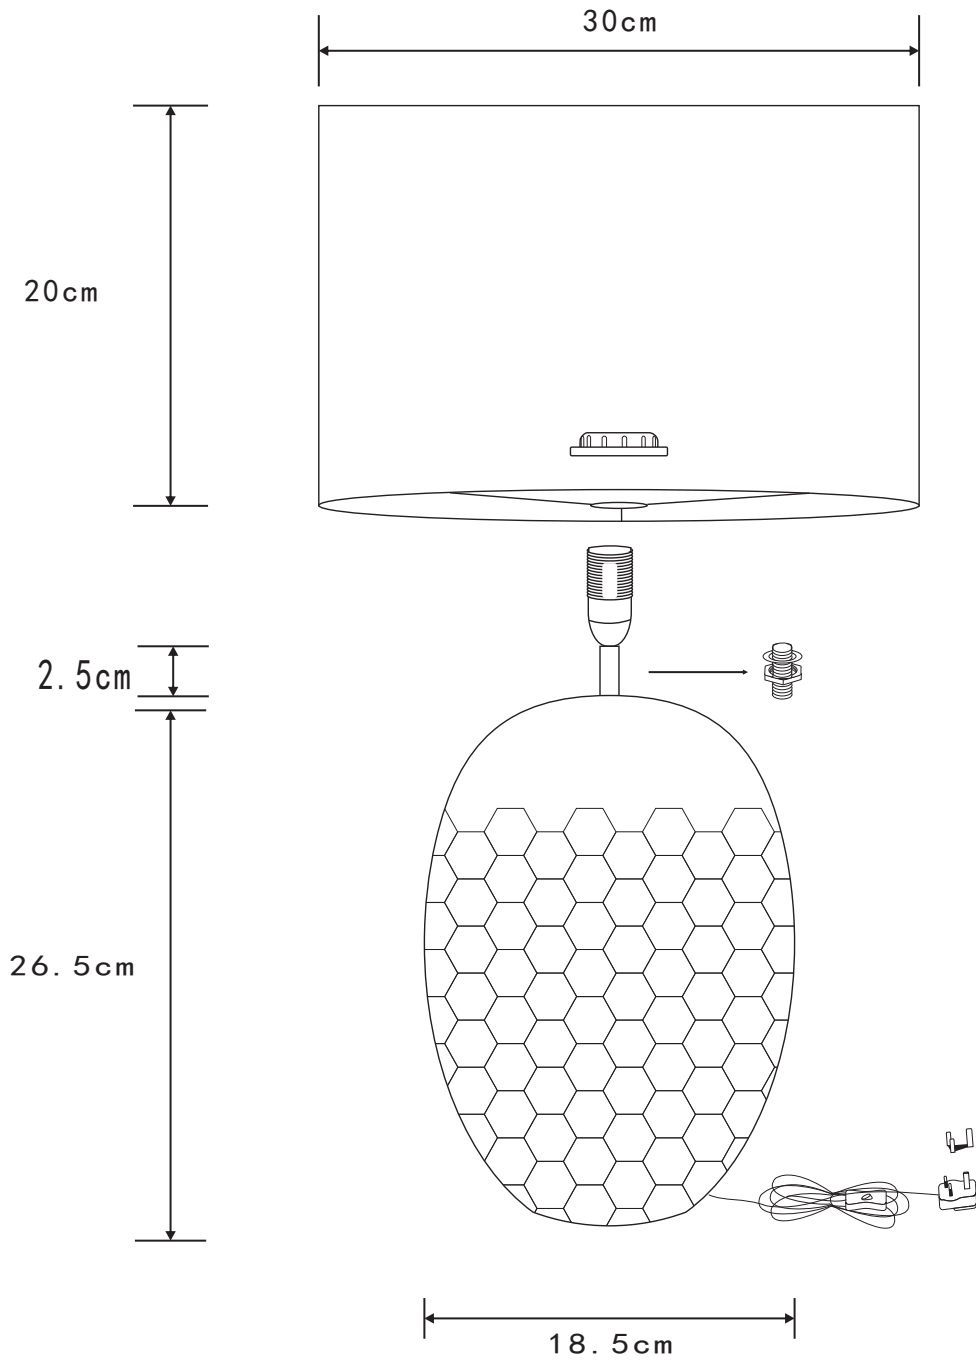

CERTIFICATION

CONTACT

www.firstchoicelighting.co.uk

info@firstchoicelighting.co.uk