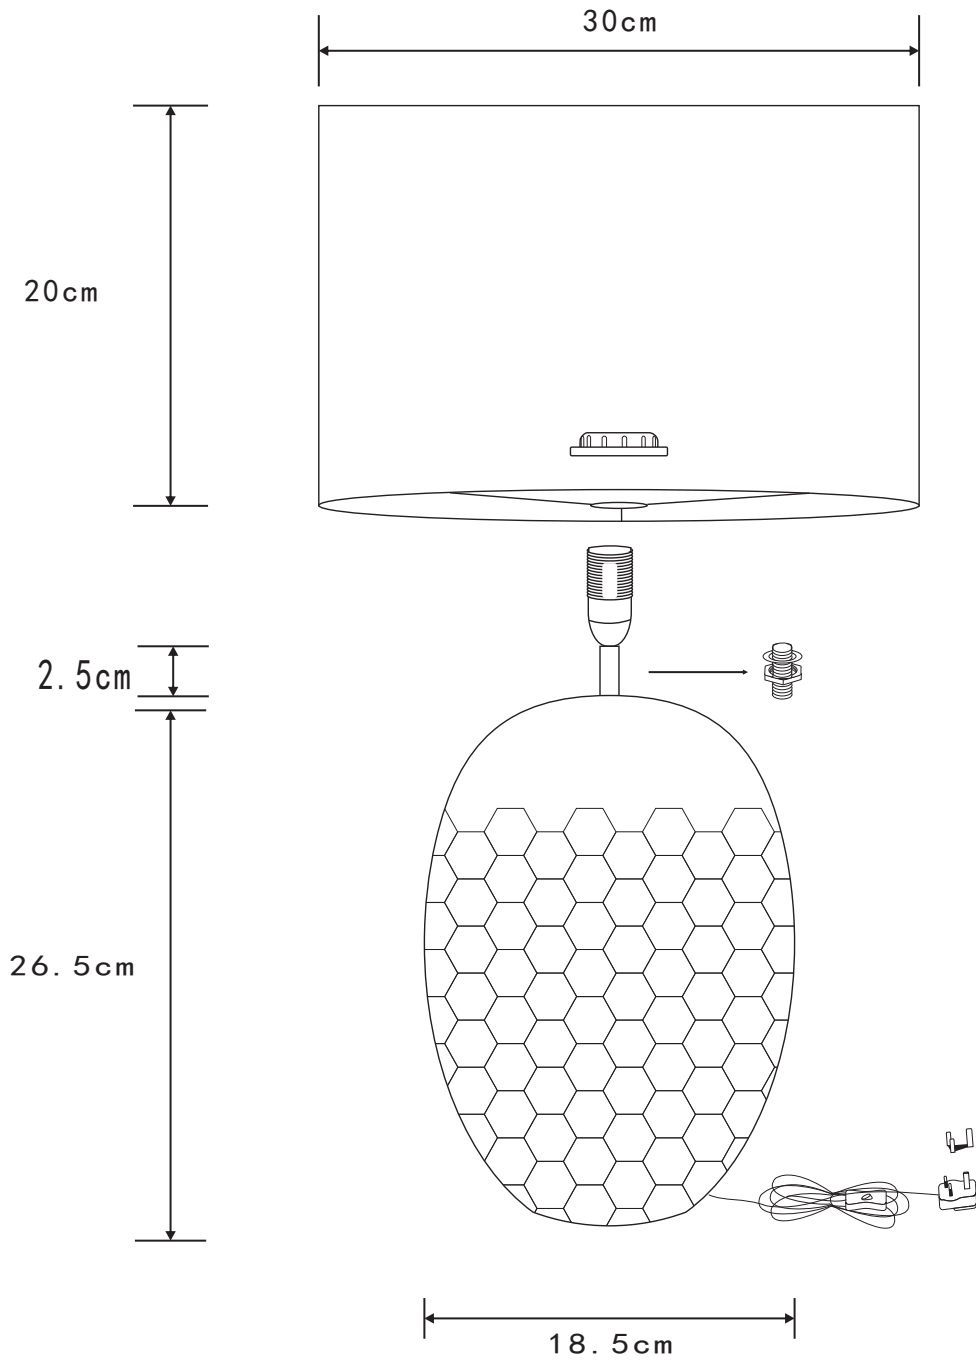

Set of 2 Textured Ceramic Bedside Table Light with Pale Gold Plated Finish and White Textured Cotton Fabric Shade

CERTIFICATION

CONTACT

www.firstchoicelighting.co.uk

info@firstchoicelighting.co.uk