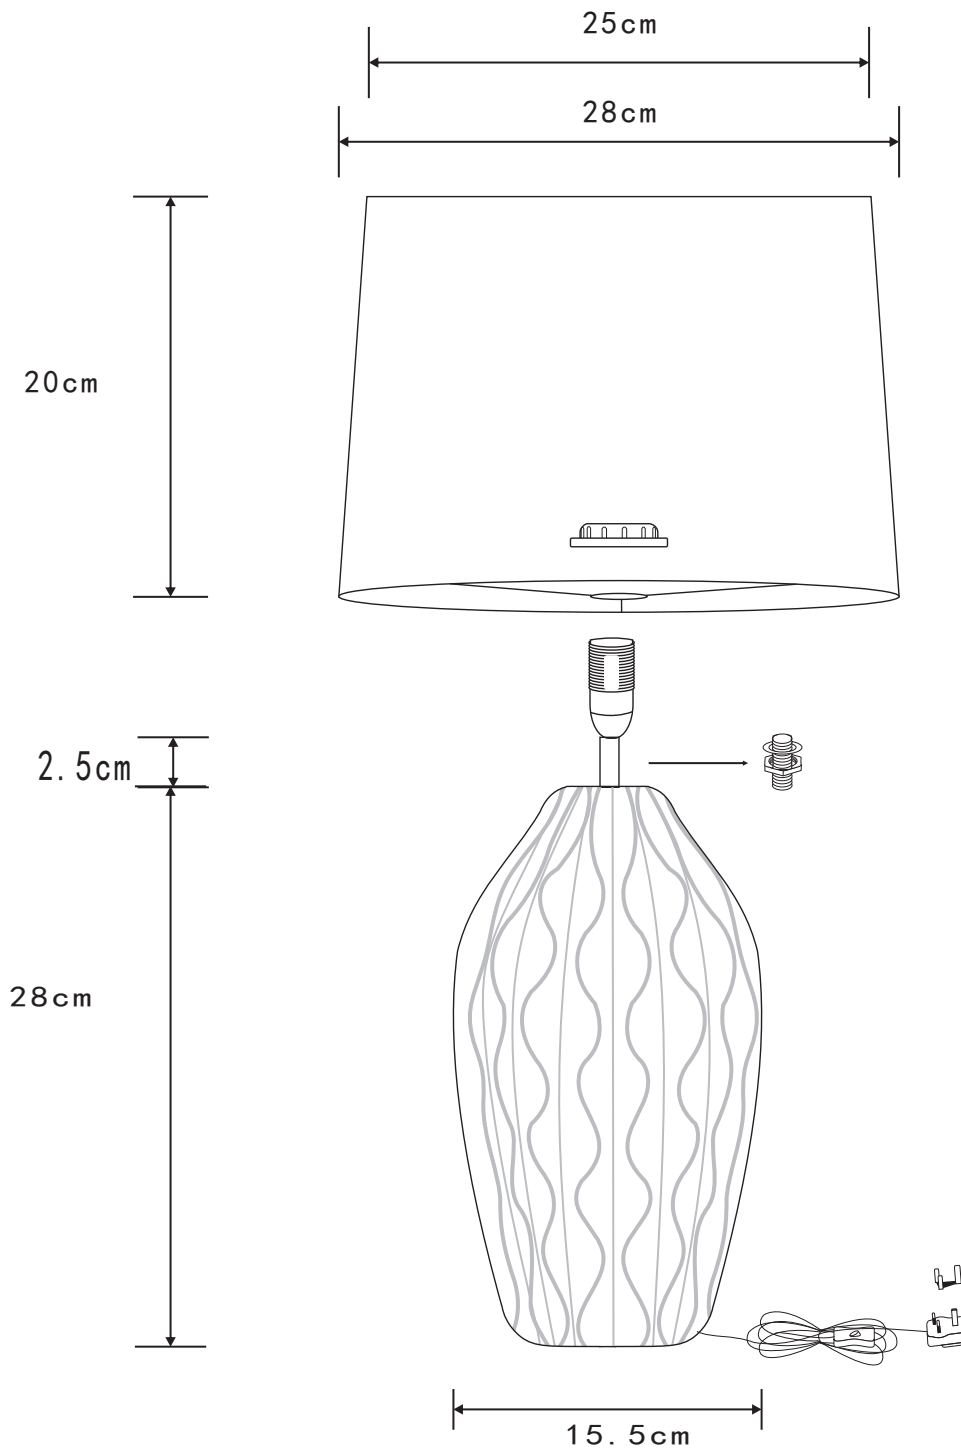

Textured White Gloss Glaze Ceramic Bedside Table Light with White Textured Cotton Fabric Shade

CERTIFICATION

CONTACT

www.firstchoicelighting.co.uk

info@firstchoicelighting.co.uk