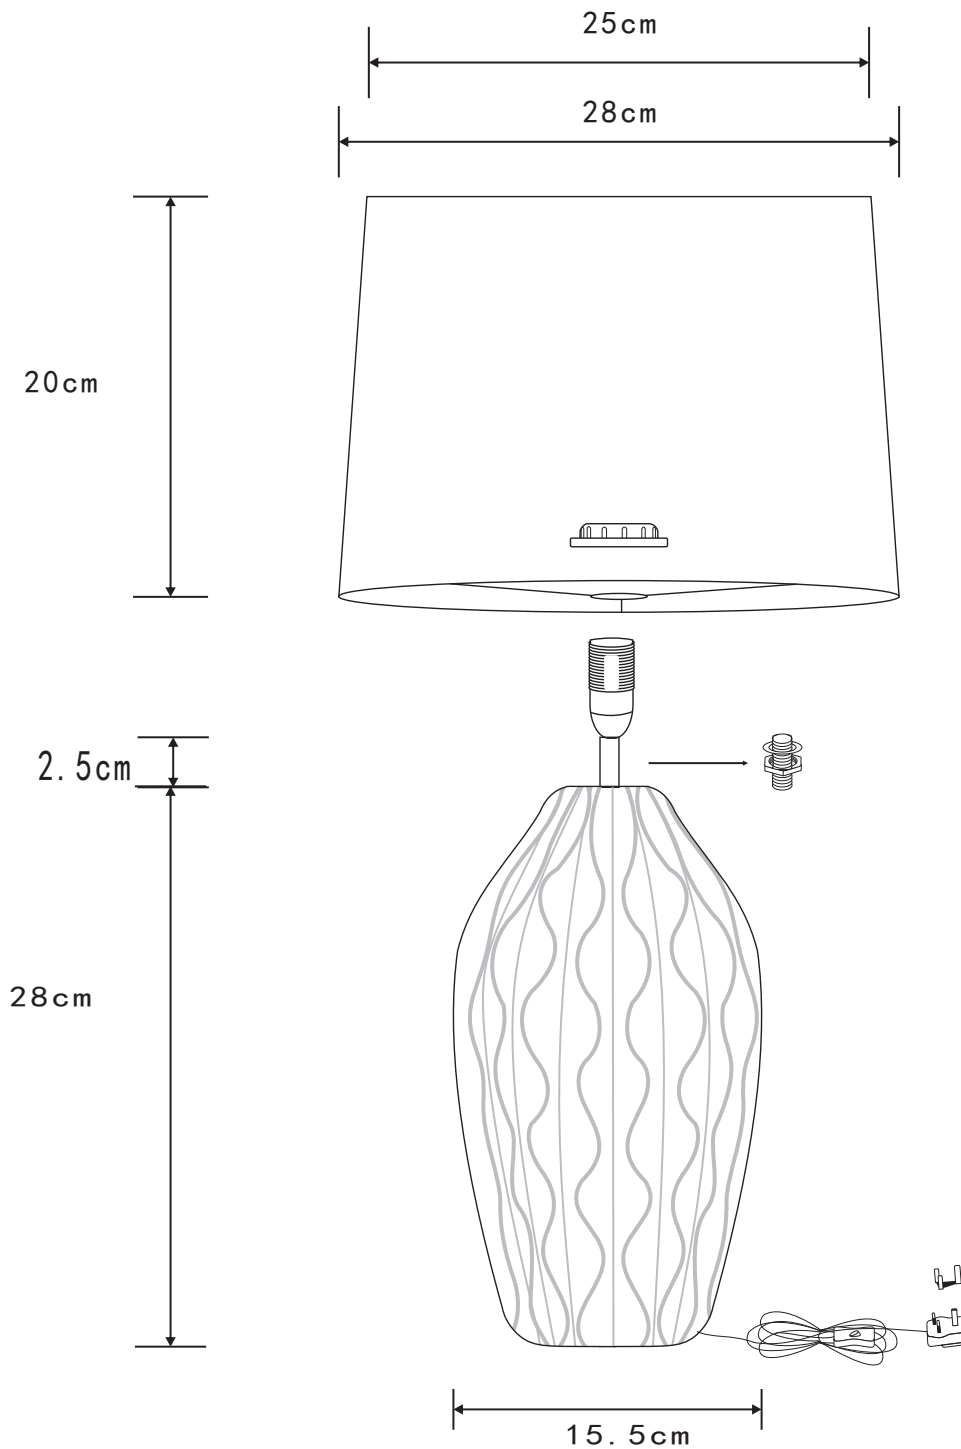

FCL-81089X2

Set of 2 Textured White Gloss Glaze Ceramic Bedside Table Light with Grey Textured Cotton Fabric Shade

CERTIFICATION

CONTACT

www.firstchoicelighting.co.uk

info@firstchoicelighting.co.uk