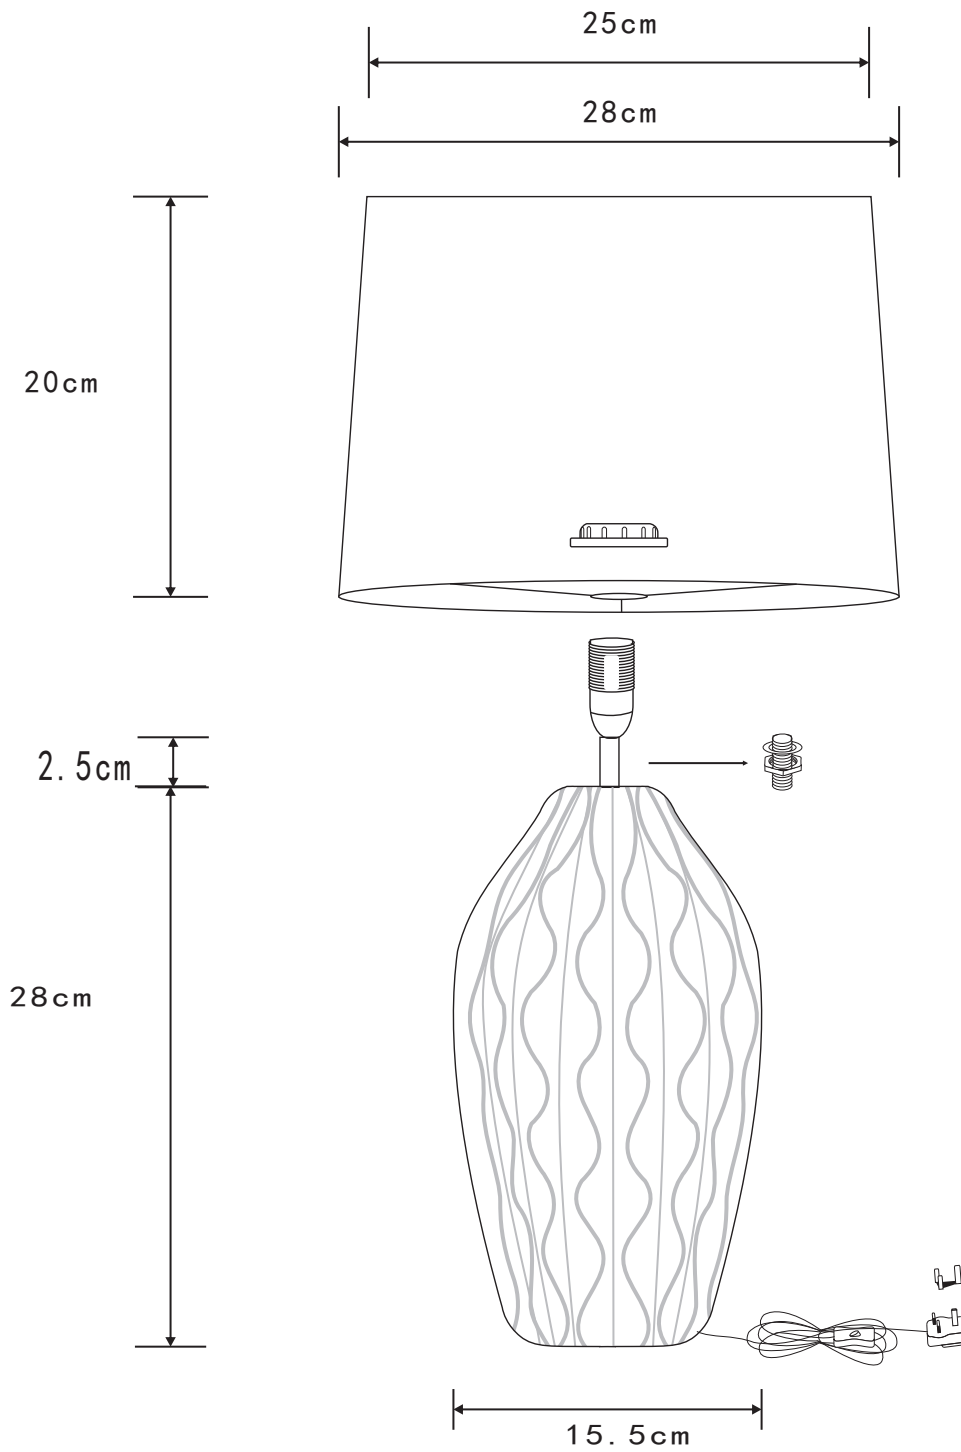

Textured White Gloss Glaze Ceramic Bedside Table Light with Grey Textured Cotton Fabric Shade

CERTIFICATION

CONTACT

www.firstchoicelighting.co.uk

info@firstchoicelighting.co.uk