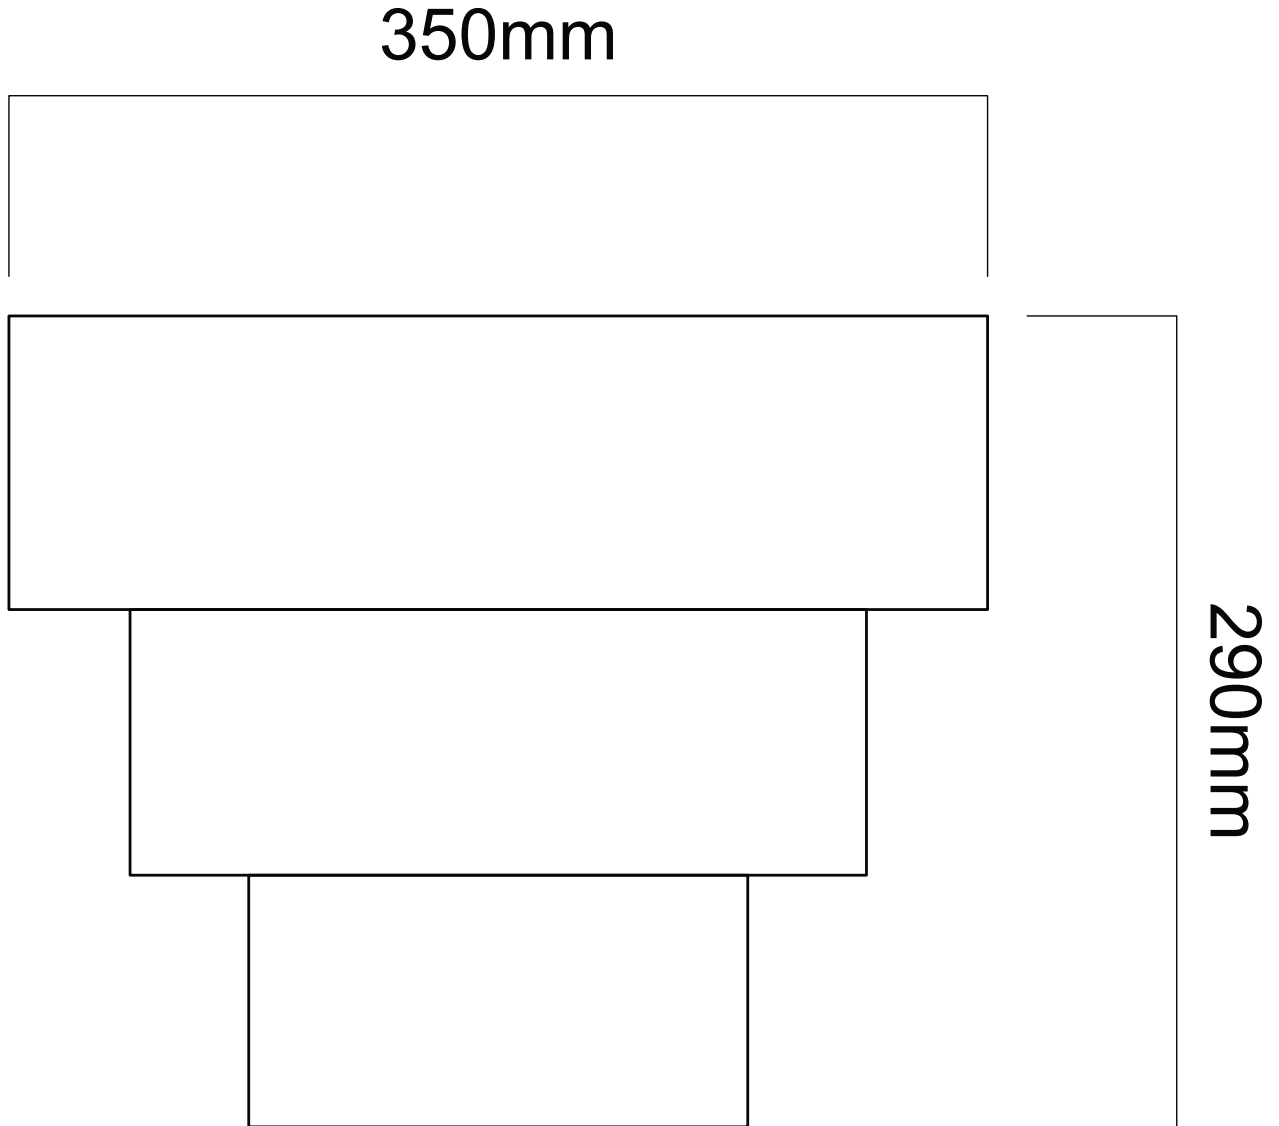

CERTIFICATION

CONTACT

www.firstchoicelighting.co.uk

info@firstchoicelighting.co.uk