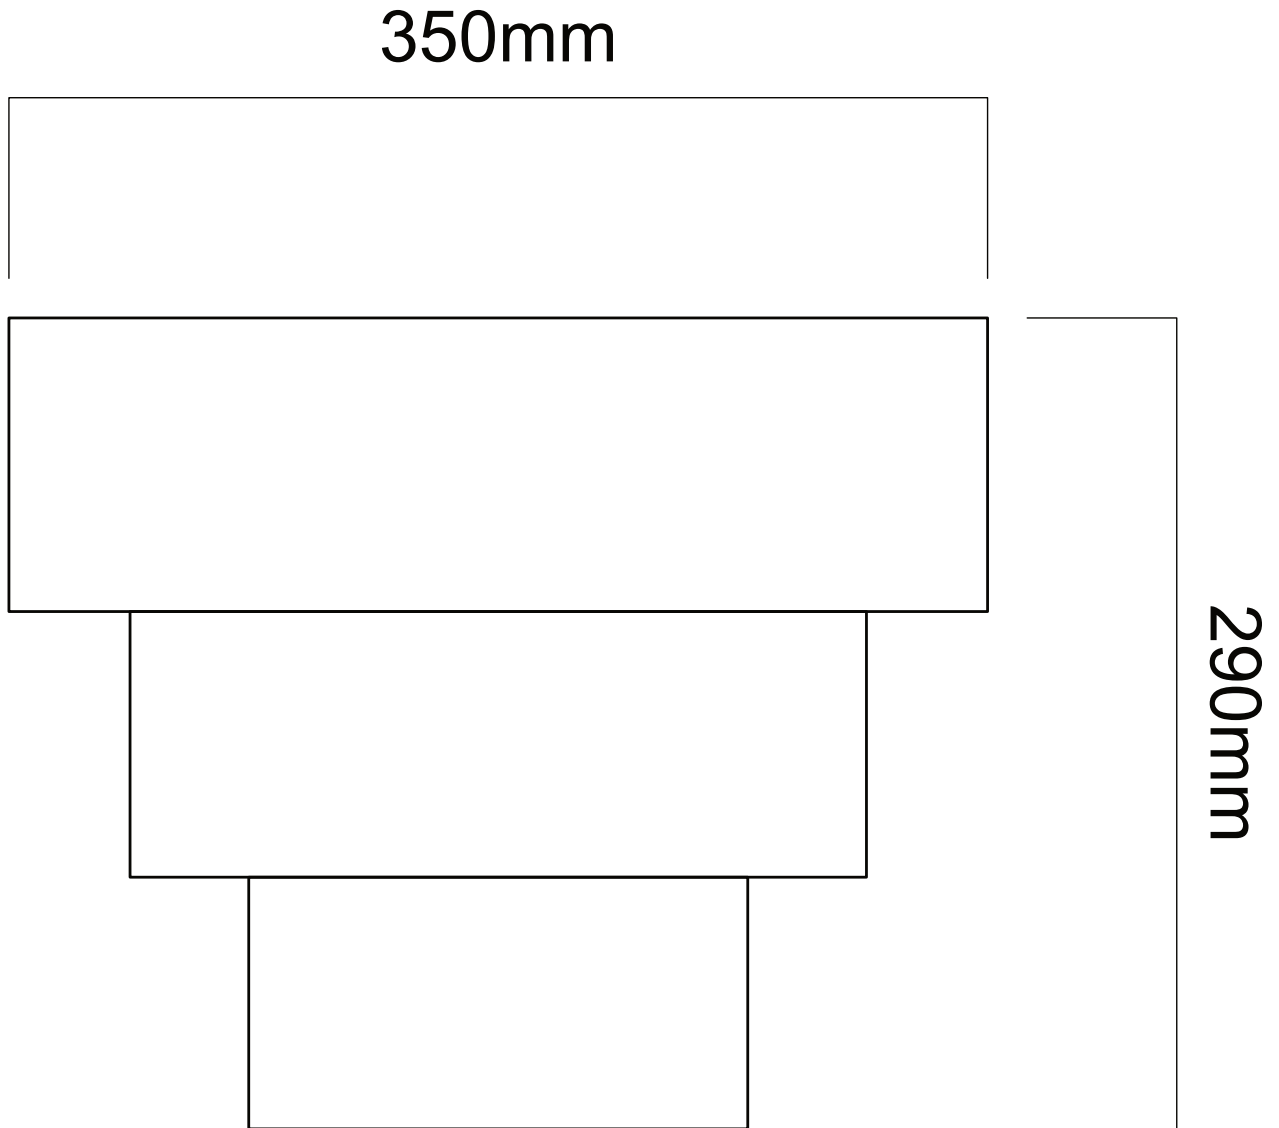

CERTIFICATION

CONTACT

www.firstchoicelighting.co.uk

info@firstchoicelighting.co.uk