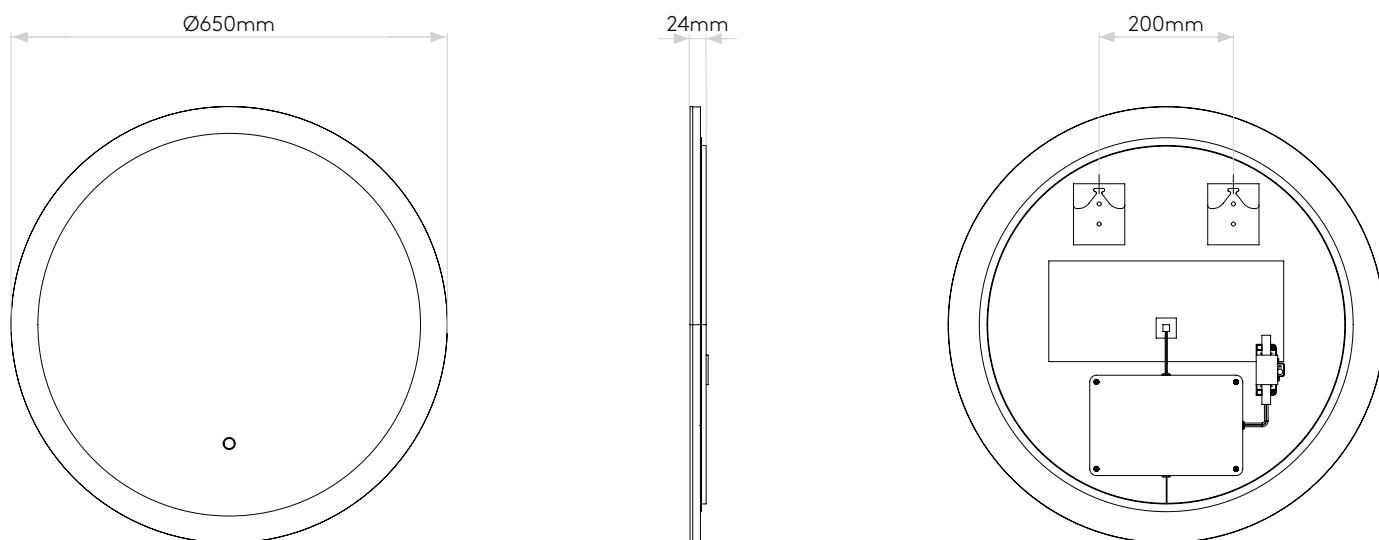

Please note that some dimensions may vary slightly due to manufacturing tolerances, this includes cable entry and fixing holes

Veillez noter que certaines dimensions peuvent varier légèrement en raison des tolérances de fabrication, y compris l'entrée de câble et les trous de fixation.

Bitte beachten Sie, dass die Maße Fertigungstoleranzen unterliegen und daher in geringem Umfang von der angegebenen Größe abweichen können. Dies gilt auch für Kabeleingänge und Befestigungslöcher.

Si prega notare che possono esserci piccole variazioni in alcune dimensioni dovute alle tolleranze di produzione, queste includono l'ingresso del cavo e i fori di fissaggio.