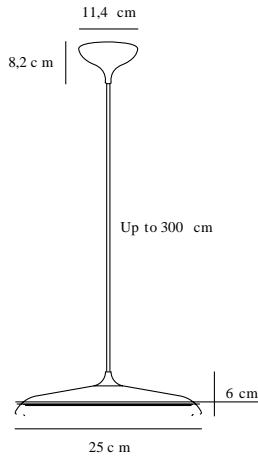

ARTIST 25 | PENDANT | BLACK

83083003

Voltage (V): 230 Volt
IP degree: IP20
Maximum bulb wattage (W): 14W
Class (Class 1, Class 2, Class 3):
Class 2 (Double isolated)
Bulb base: LED Module
Dimmerable: True

Primary material: Metal
Secondary material: Plastic
Color of the cable: Black
Length of the cable (cm): 300
Surface material of the cable:
Textile
Is the cable replaceable: False
Color: Black

Height (cm): 6
Shade Diameter (cm): 25
Shade Height (cm): 6
EAN: 5701581345485
TUN: 1850306
Item Number: 83083003
Pcs Per Master Carton: 2

Sales Box Height (cm): 26
Sales Box Width (cm): 12
Sales Box Depth (cm): 26
Sales Box Volume m³: 0.0081
Product net weight (kg): 1.218

Brightness of light (Lumen): 1000
Color Temperature (K): 3000
Ra-value : 80
Lifetime (h): 30000
Beam Angle (°) : 120
Candela (cd) (for directional lamp only): 0
Energy Class: E
Actual Watt (W): 14