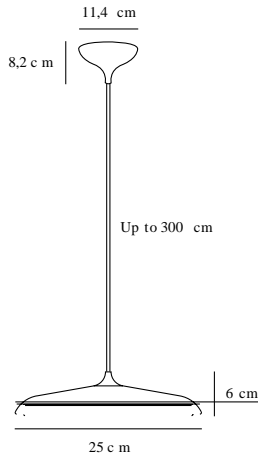

# ARTIST 25 | PENDANT | BEIGE

83083009

Voltage (V): 230 Volt  
IP degree: IP20  
Maximum bulb wattage (W): 14W  
Class (Class 1, Class 2, Class 3):  
Class 2 (Double isolated)  
Bulb base: LED Module  
Dimmerable: True

Primary material: Metal  
Secondary material: Plastic  
Color of the Glass: Opal white  
Color of the cable: Beige  
Length of the cable (cm): 300  
Surface material of the cable:  
Textile  
Is the cable replaceable: False  
Color: Beige

Height (cm): 6  
Shade Diameter (cm): 25  
Shade Height (cm): 6  
EAN: 5704924002458  
Item Number: 83083009  
Pcs Per Master Carton: 2

Sales Box Height (cm): 37.7  
Sales Box Width (cm): 11.9  
Sales Box Depth (cm): 29.4  
Sales Box Volume m<sup>3</sup>: 0.0132  
Product net weight (kg): 1.218

Brightness of light (Lumen): 1000  
Color Temperature (K): 3000  
Ra-value : 80  
Lifetime (h): 30000  
Beam Angle (°) : 120  
Candela (cd) (for directional  
lamp only): 0  
Energy Class: E  
Actual Watt (W): 14