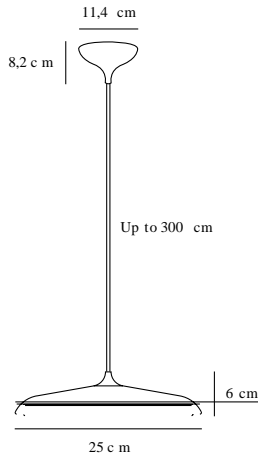

ARTIST 25 | PENDANT | GREY

83083010

Voltage (V): 230 Volt
IP degree: IP20
Maximum bulb wattage (W): 14W
Class (Class 1, Class 2, Class 3):
Class 2 (Double isolated)
Bulb base: LED Module
Dimmerable: True

Primary material: Metal
Secondary material: Plastic
Color of the cable: Grey
Length of the cable (cm): 300
Surface material of the cable:
Textile
Is the cable replaceable: False
Color: Grey

Height (cm): 6
Shade Diameter (cm): 25
Shade Height (cm): 6
EAN: 5701581301085
TUN: 1761077
Item Number: 83083010
Pcs Per Master Carton: 2

Sales Box Height (cm): 26
Sales Box Width (cm): 12
Sales Box Depth (cm): 26
Sales Box Volume m³: 0.0081
Product net weight (kg): 1.218

Brightness of light (Lumen): 1000
Color Temperature (K): 3000
Ra-value : 80
Lifetime (h): 30000
Beam Angle (°) : 120
Candela (cd) (for directional lamp only): 0
Energy Class: E
Actual Watt (W): 14