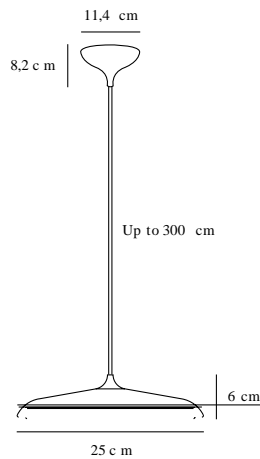

# ARTIST 25 | PENDANT | COPPER

83083030

Voltage (V): 230 Volt  
IP degree: IP20  
Maximum bulb wattage (W): 14W  
Class (Class 1, Class 2, Class 3):  
Class 2 (Double isolated)  
Bulb base: LED Module  
Dimmerable: True

Primary material: Metal  
Secondary material: Plastic  
Color of the cable: Black  
Length of the cable (cm): 300  
Surface material of the cable:  
Textile  
Is the cable replaceable: False  
Color: Copper

Height (cm): 6  
Shade Diameter (cm): 25  
Shade Height (cm): 6  
EAN: 5701581301184  
TUN: 1761078  
Item Number: 83083030  
Pcs Per Master Carton: 2

Sales Box Height (cm): 26  
Sales Box Width (cm): 12  
Sales Box Depth (cm): 26  
Sales Box Volume m<sup>3</sup>: 0.0081  
Product net weight (kg): 1.218

Brightness of light (Lumen): 1000  
Color Temperature (K): 3000  
Ra-value : 80  
Lifetime (h): 30000  
Beam Angle (°) : 120  
Candela (cd) (for directional lamp only): 0  
Energy Class: E  
Actual Watt (W): 14