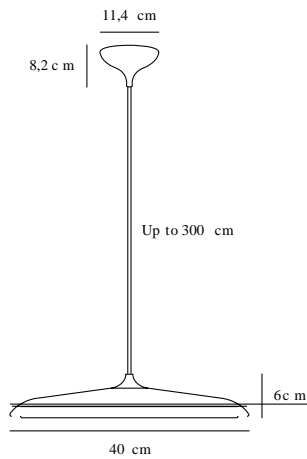

ARTIST 40 | PENDANT | BLACK

83093003

Voltage (V): 230 Volt
IP degree: IP20
Maximum bulb wattage (W): 24W
Class (Class 1, Class 2, Class 3):
Class 2 (Double isolated)
Bulb base: LED Module
Dimmerable: True

Primary material: Metal
Secondary material: Plastic
Color of the cable: Black
Length of the cable (cm): 300
Surface material of the cable:
Textile
Is the cable replaceable: False
Color: Black

Height (cm): 6
Shade Diameter (cm): 40
Shade Height (cm): 6
EAN: 5701581345584
TUN: 1850312
Item Number: 83093003
Pcs Per Master Carton: 1

Sales Box Height (cm): 41
Sales Box Width (cm): 12
Sales Box Depth (cm): 41
Sales Box Volume m³: 0.0202
Product net weight (kg): 2.306

Brightness of light (Lumen): 1600
Color Temperature (K): 3000
Ra-value : 80
Lifetime (h): 30000
Beam Angle (°) : 120
Candela (cd) (for directional lamp only): 0
Energy Class: E
Actual Watt (W): 24