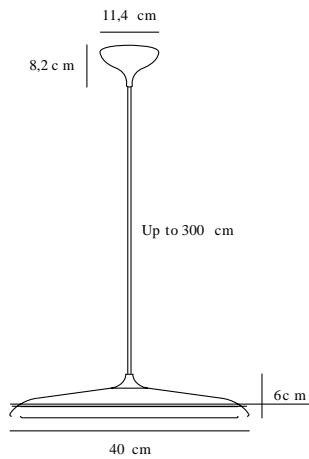

# ARTIST 40 | PENDANT | BEIGE

83093009

Voltage (V): 230 Volt  
IP degree: IP20  
Maximum bulb wattage (W): 24W  
Class (Class 1, Class 2, Class 3):  
Class 2 (Double isolated)  
Bulb base: LED Module  
Dimmerable: True

Primary material: Metal  
Secondary material: Plastic  
Color of the Glass: Opal white  
Color of the cable: Beige  
Length of the cable (cm): 300  
Surface material of the cable:  
Textile  
Is the cable replaceable: False  
Color: Beige

Height (cm): 6  
Shade Height (cm): 6  
EAN: 5704924002465  
Item Number: 83093009  
Pcs Per Master Carton: 1

Sales Box Height (cm): 48.7  
Sales Box Width (cm): 11.9  
Sales Box Depth (cm): 43.9  
Sales Box Volume m<sup>3</sup>: 0.0254  
Product net weight (kg): 2.306

Brightness of light (Lumen): 1600  
Color Temperature (K): 3000  
Ra-value : 80  
Lifetime (h): 30000  
Beam Angle (°) : 180  
Candela (cd) (for directional  
lamp only): 0  
Energy Class: E  
Actual Watt (W): 24