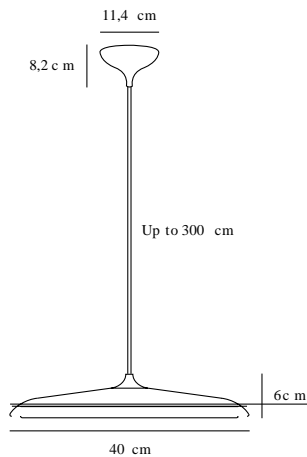

ARTIST 40 | PENDANT | GREY

83093010

Voltage (V): 230 Volt
IP degree: IP20
Maximum bulb wattage (W): 24W
Class (Class 1, Class 2, Class 3):
Class 2 (Double isolated)
Bulb base: LED Module
Dimmerable: True

Primary material: Metal
Secondary material: Plastic
Color of the cable: Grey
Length of the cable (cm): 300
Surface material of the cable:
Textile
Is the cable replaceable: False
Color: Grey

Height (cm): 6
Shade Diameter (cm): 40
Shade Height (cm): 6
EAN: 5701581301283
TUN: 1761080
Item Number: 83093010
Pcs Per Master Carton: 1

Sales Box Height (cm): 41
Sales Box Width (cm): 12
Sales Box Depth (cm): 41
Sales Box Volume m³: 0.0202
Product net weight (kg): 2.306

Brightness of light (Lumen): 1600
Color Temperature (K): 3000
Ra-value : 80
Lifetime (h): 30000
Beam Angle (°) : 120
Candela (cd) (for directional lamp only): 0
Energy Class: E
Actual Watt (W): 24