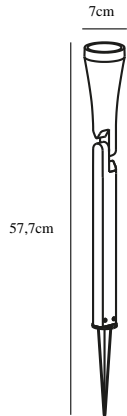

MONO | SPOT LIGHT | BLACK

83698003

nordlux®

Voltage (V): 230 Volt
IP degree: IP44
Maximum bulb wattage (W): 35W
Class (Class 1, Class 2, Class 3):
Class 1 (Earth contact)
Bulb base: GU10
Parallel connection: False

Height (cm): 57.7
Shade Diameter (cm): 7
EAN: 5701581306585
TUN: 1761255
Item Number: 83698003
Pcs Per Master Carton: 3

Sales Box Height (cm): 59
Sales Box Width(cm): 8.5
Sales Box Depth (cm): 8.5
Sales Box Volume m³ : 0.0043
Product net weight (kg): 0.595

Primary material: Aluminium
Color of the cable: Black
Length of the cable (cm): 170
Surface material of the cable:
Rubber
Is the cable replaceable: False
Suitable for Seaside: No
Color: Black

• Cable with plug included

MONO is a simple and minimalist outdoor light. The adjustable lamp head makes it possible to direct the light very precisely where you require it.