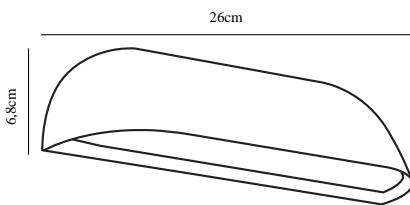

FRONT 26 | WALL LIGHT | BLACK

84081003

nordlux®

Voltage (V): 230 Volt
IP degree: IP44
Class (Class 1, Class 2, Class 3):
Class 1 (Earth contact)
Bulb base: LED Module
Parallel connection: True

Primary material: Metal
Secondary material: Plastic
Color of the Glass: Opal white
Suitable for Seaside: No
Color: Black

Height (cm): 6.8
Width (cm): 26
Projection (cm): 6.8
EAN: 5701581341289
TUN: 1848129
Item Number: 84081003

Pcs Per Master Carton: 3
Sales Box Height (cm): 7
Sales Box Width(cm): 17
Sales Box Depth (cm): 8
Sales Box Volume m³ : 0.001
Product net weight (kg): 0.455

Brightness of light (Lumen): 650
Color Temperature (K): 3000
Ra-value : 80
Lifetime (h): 25000
Energy Class: F
Actual Watt (W): 9.8

- Designed for both outdoor and bathroom use
- Build-in parallel connection
- 5 year LED guarantee

FRONT is designed for the classical mansion as well as the modern home. The fixture is manufactured in cast aluminium, which supports the simple and clear design idiom. This means that FRONT blends naturally into the architecture of the home. It also means that FRONT fulfils the requirements of being a light source, and an atmospheric element, with the utmost ease. An up-to-date solution with energy-efficient LED technology. Design by HolmbäckNordentoft.

Nordlux
84081003

A
B
C
D
E
F
G

F

10
kWh/1000h

2019/2015