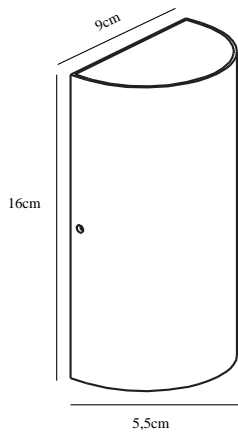

# ROLD ROUND | WALL LIGHT | BLACK

84141003

nordlux®

Voltage (V): 230 Volt  
IP degree: IP44  
Class (Class 1, Class 2, Class 3):  
Class 1 (Earth contact)  
Bulb base: LED Module  
Parallel connection: True

Primary material: Metal  
Secondary material: Glass  
Color of the Glass: Clear  
Suitable for Seaside: No  
Color: Black

Height (cm): 16  
Width (cm): 9  
Projection (cm): 5.5  
EAN: 5701581342385  
TUN: 1850692  
Item Number: 84141003

Pcs Per Master Carton: 3  
Sales Box Height (cm): 10  
Sales Box Width(cm): 6  
Sales Box Depth (cm): 17  
Sales Box Volume m<sup>3</sup> : 0.001  
Product net weight (kg): 0.566

Brightness of light (Lumen): 350  
Color Temperature (K): 3000  
Ra-value : 80  
Lifetime (h): 25000  
Beam Angle (°) : 125  
Energy Class: E  
Actual Watt (W): 10.5