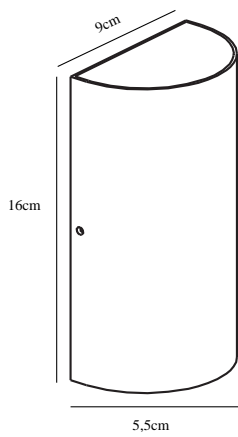

# ROLD ROUND | WALL LIGHT | SANDED

84141008

nordlux®

Voltage (V): 220-240 Volt  
IP degree: IP54  
Class (Class 1, Class 2, Class 3):  
Class 1 (Earth contact)  
Bulb base: LED Module  
Parallel connection: True

Primary material: Metal  
Secondary material: Glass  
Color of the Glass: Clear  
Suitable for Seaside: No  
Color: Sanded

Height (cm): 16  
Width (cm): 9  
Length (cm): 9  
Projection (cm): 5.5

EAN: 5704924012402  
TUN: 2276999  
Item Number: 84141008

Pcs Per Master Carton: 3  
Sales Box Height (cm): 17  
Sales Box Width (cm): 9.5  
Sales Box Depth (cm): 6.5  
Sales Box Volume m<sup>3</sup> : 0.001  
Product net weight (kg): 0.6

Brightness of light (Lumen): 350  
Color Temperature (K): 3000  
Ra-value : 80  
Lifetime (h): 30000  
Beam Angle (°) : 125  
Energy Class: E  
Actual Watt (W): 10.5

- Both up- and downlight
- Built-in parallel connection
- 5 year LED guarantee

  
**Nordlux**  
84141008

A  
B  
C  
D  
E  
F  
G

**E**

5  
kWh/1000h

 2019/2015

Rold is a minimalist and stylish wall light that lights both up and down - perfect for illuminating your entrance or house facade. The rounded shape provides an organic look that is underlined by the soft, sandy colour.