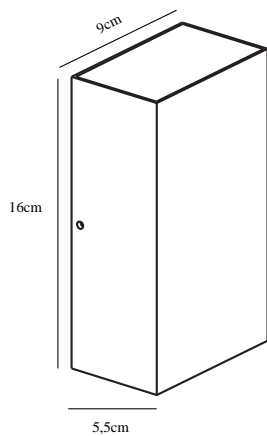

ROLD FLAT | WALL LIGHT | BLACK

84151003

nordlux®

Voltage (V): 230 Volt
IP degree: IP44
Class (Class 1, Class 2, Class 3):
Class 1 (Earth contact)
Bulb base: LED Module
Parallel connection: True

Primary material: Metal
Secondary material: Glass
Color of the Glass: Clear
Suitable for Seaside: No
Color: Black

Height (cm): 16
Width (cm): 9
Projection (cm): 5.5
EAN: 5701581342484
TUN: 1850695
Item Number: 84151003

Pcs Per Master Carton: 3
Sales Box Height (cm): 10
Sales Box Width (cm): 6
Sales Box Depth (cm): 17
Sales Box Volume m³ : 0.001
Product net weight (kg): 0.566

Brightness of light (Lumen): 350
Color Temperature (K): 3000
Ra-value : 80
Lifetime (h): 25000
Beam Angle (°) : 125
Energy Class: E
Actual Watt (W): 10.5

- Both up- and downlight
- Built-in parallel connection
- 5 year LED guarantee

Rold wall is a minimalist and stylish light from Nordlux. It casts light both upwards and downwards and is perfect for illuminating an entrance or facade.

ENERGY

Nordlux
84151003

A
B
C
D
E
F
G

E

5
kWh/1000h