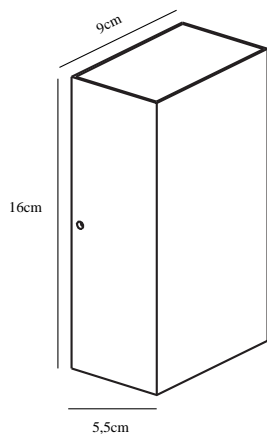

ROLD FLAT | WALL LIGHT | SANDED

84151008

nordlux®

Voltage (V): 220-240 Volt
IP degree: IP54
Class (Class 1, Class 2, Class 3):
Class 1 (Earth contact)
Bulb base: LED Module
Parallel connection: True

Primary material: Metal
Secondary material: Glass
Color of the Glass: Clear
Suitable for Seaside: No
Color: Sanded

Height (cm): 16
Width (cm): 9
Length (cm): 9
Projection (cm): 5.5

EAN: 5704924012419
TUN: 2277000
Item Number: 84151008

Pcs Per Master Carton: 3
Sales Box Height (cm): 17
Sales Box Width(cm): 9.5
Sales Box Depth (cm): 6.5
Sales Box Volume m³ : 0.001
Product net weight (kg): 0.6

Brightness of light (Lumen): 350
Color Temperature (K): 3000
Ra-value : 80
Lifetime (h): 30000
Beam Angle (°) : 125
Energy Class: E
Actual Watt (W): 10.5

- Both up- and downlight
- Built-in parallel connection
- 5 year LED guarantee

Nordlux
84151008

A
B
C
D
E
F
G

E

5
kWh/1000h

 2019/2015

Rold is a minimalist and stylish wall light that lights both up and down - perfect for illuminating your entrance or house facade. The cubist shape provides a streamlined look that is beautifully balanced by the soft, sandy colour.