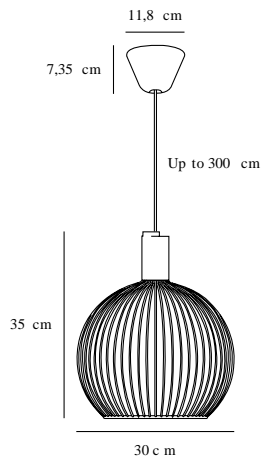

AVER 30 | PENDANT | BLACK

84243003

Voltage (V): 230 Volt
IP degree: IP20
Maximum bulb wattage (W): 60W
Class (Class 1, Class 2, Class 3):
Class 2 (Double isolated)
Bulb base: E27
Dimmerable: Yes with compatible bulb

Primary material: Metal
Secondary material: Plastic
Color of the cable: Black
Length of the cable (cm): 300
Surface material of the cable:
Textile
Is the cable replaceable: False

Color: Black
Height (cm): 35
Shade Diameter (cm): 30
Shade Height (cm): 35
EAN: 5701581337183
TUN: 1845277
Item Number: 84243003

Pcs Per Master Carton: 2
Sales Box Height (cm): 38
Sales Box Width(cm): 30
Sales Box Depth (cm): 30
Sales Box Volume m³ : 0.0342
Product net weight (kg): 1.16

- Provides a good light • Visible bulb
- Sculptural and fills out the space/room