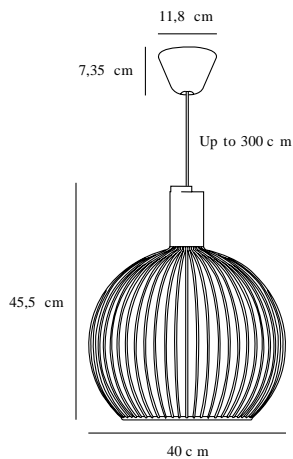

AVER 40 | PENDANT | BLACK

84253003

Voltage (V): 230 Volt
 IP degree: IP20
 Maximum bulb wattage (W): 60W
 Class (Class 1, Class 2, Class 3):
 Class 2 (Double isolated)
 Bulb base: E27
 Dimmerable: Yes with compatible
 bulb

Primary material: Metal
 Secondary material: Plastic
 Color of the cable: Black
 Length of the cable (cm): 300
 Surface material of the cable:
 Textile
 Is the cable replaceable: False

Color: Black
 Height (cm): 45.5
 Shade Diameter (cm): 40
 Shade Height (cm): 46
 EAN: 5701581337282
 TUN: 1845278
 Item Number: 84253003

Pcs Per Master Carton: 1
 Sales Box Height (cm): 41
 Sales Box Width(cm): 48
 Sales Box Depth (cm): 41
 Sales Box Volume m³ : 0.0807
 Product net weight (kg): 2.2

- Provides a good light • Visible bulb
- Sculptural and fills out the space/room