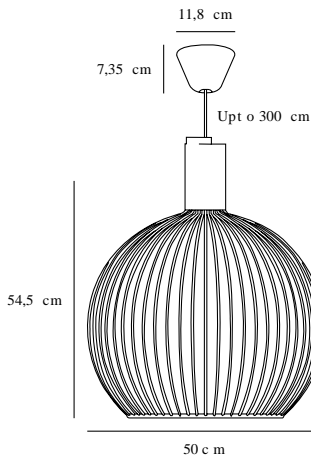

AVER 50 | PENDANT | BLACK

84263003

Voltage (V): 230 Volt
IP degree: IP20
Maximum bulb wattage (W): 60W
Class (Class 1, Class 2, Class 3):
Class 2 (Double isolated)
Bulb base: E27
Dimmerable: Yes with compatible bulb

Primary material: Metal
Secondary material: Plastic
Color of the cable: Black
Length of the cable (cm): 300
Surface material of the cable:
Textile
Is the cable replaceable: False

Color: Black
Height (cm): 54.5
Shade Diameter (cm): 50
Shade Height (cm): 54.2
EAN: 5701581337381
TUN: 1845279
Item Number: 84263003

Pcs Per Master Carton: 1
Sales Box Height (cm): 49
Sales Box Width(cm): 59
Sales Box Depth (cm): 49
Sales Box Volume m³ : 0.1417
Product net weight (kg): 2.82

- Provides a good light • Visible bulb
- Sculptural and fills out the space/room