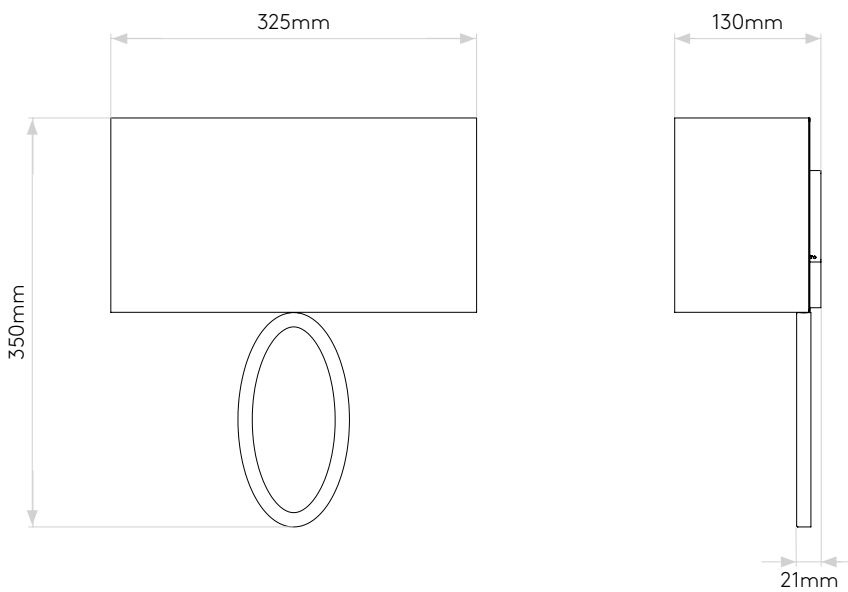

## General

Location:	Interior
Class:	CE (Class I)
Ip Rating:	IP20
Bathroom Zone:	Zone 3
Driver Required:	No
Installation Orientation:	Wall Mount - Vertical
Main Material:	Metal - Mild Steel
Dimensions (mm):	H: 350 W: 325 D: 130
Cut Out Hole :	-
Recess Depth (mm):	-
Fire Rating:	-
Cable Length (mm):	-
Gross Weight (kg):	0.65

## Lamp

Light Source:	E27/ES
Wattage:	60W Max
Lamp Included:	No
Maximum Lamp Length (mm):	114
Luminous Flux (lm):	-
Colour Temp (K):	Lamp Dependent
Cri (Ra):	Lamp Dependent
Macadam Ellipse:	Lamp Dependent
Tilt Adjustable Angle (°):	-
Rotation Adjustable Angle (°):	-
Lifetime (hrs):	Lamp Dependent
Beam Angle (°):	Lamp Dependent

Please note that some dimensions may vary slightly due to manufacturing tolerances, this includes cable entry and fixing holes

Veuillez noter que certaines dimensions peuvent varier légèrement en raison des tolérances de fabrication, y compris l'entrée de câble et les trous de fixation.