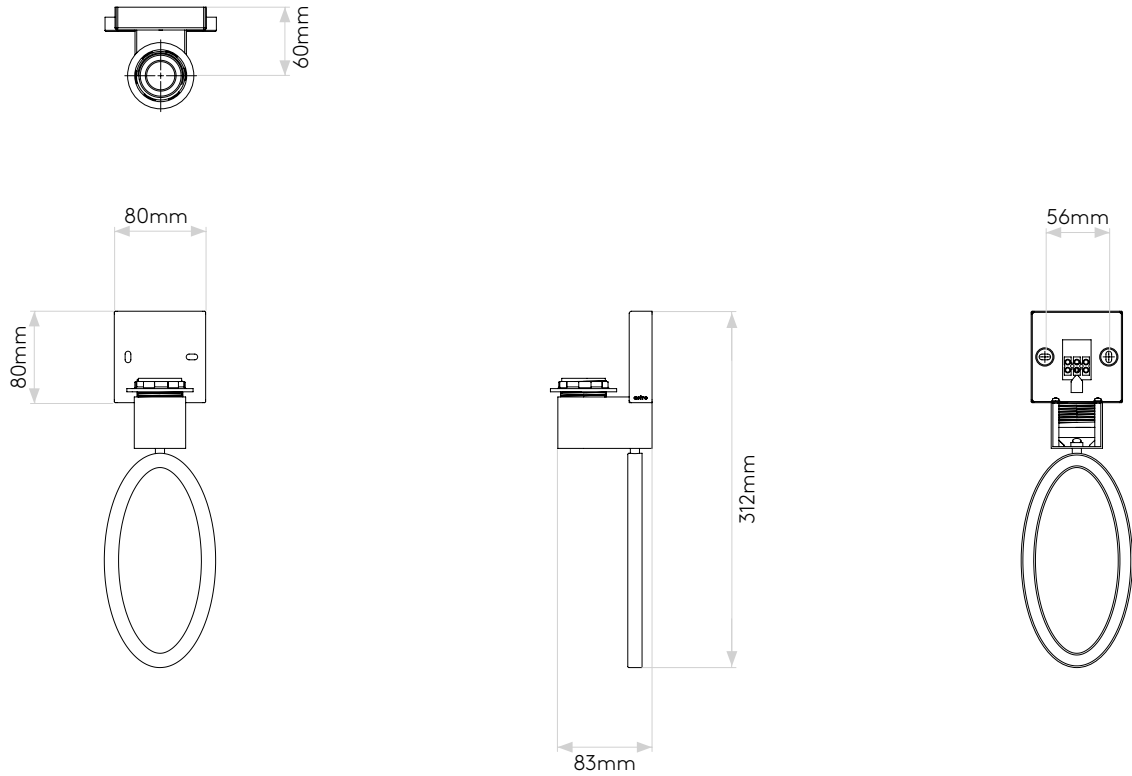

Without Shade