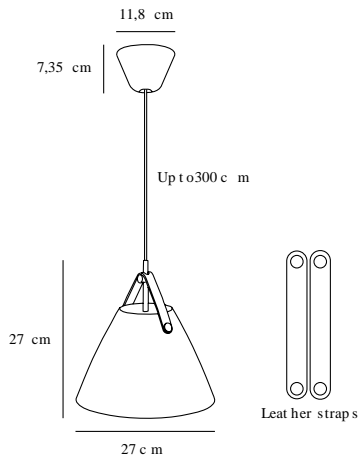

STRAP 27 | PENDANT | BLACK

84333003

Voltage (V): 230 Volt
IP degree: IP20
Maximum bulb wattage (W): 40W
Class (Class 1, Class 2, Class 3):
Class 2 (Double isolated)
Bulb base: E27
Dimmerable: Yes with compatible bulb

Primary material: Metal
Secondary material: Leather
Color of the cable: Black
Length of the cable (cm): 300
Surface material of the cable:
Textile
Is the cable replaceable: False

Color: Black
Height (cm): 27
Shade Diameter (cm): 27
Shade Height (cm): 27.2
EAN: 5701581337886
TUN: 1845284
Item Number: 84333003

Pcs Per Master Carton: 3
Sales Box Height (cm): 20
Sales Box Width(cm): 29
Sales Box Depth (cm): 29
Sales Box Volume m³ : 0.0168
Product net weight (kg): 0.8

- Industrial look • Nordic style
- Incl. black and neutral coloured leather strap • Material mix - metal and leather