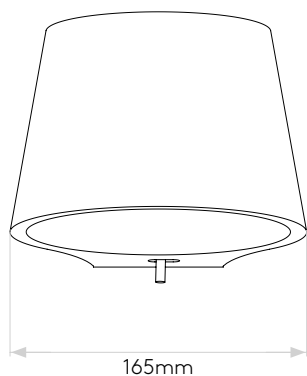

Please note that some dimensions may vary slightly due to manufacturing tolerances, this includes cable entry and fixing holes

Veuillez noter que certaines dimensions peuvent varier légèrement en raison des tolérances de fabrication, y compris l'entrée de câble et les trous de fixation.

Bitte beachten Sie, dass die Maße Fertigungstoleranzen unterliegen und daher in geringem Umfang von der angegebenen Größe abweichen können. Dies gilt auch für Kabeleingänge und Befestigungslöcher.

Si prega notare che possono esserci piccole variazioni in alcune dimensioni dovute alle tolleranze di produzione, queste includono l'ingresso del cavo e i fori di fissaggio.