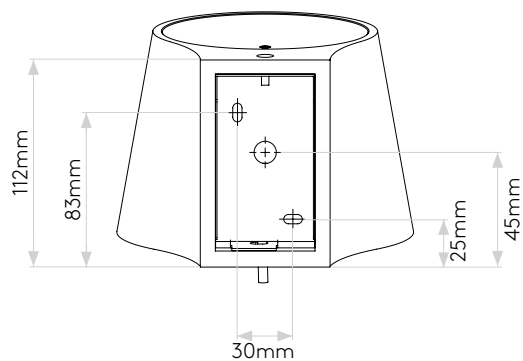

General

Location:	Interior
Class:	CE (Class I)
Ip Rating:	IP20
Bathroom Zone:	Zone 3
Driver Required:	No
Installation Orientation:	Wall Mount - Vertical
Main Material:	Plaster
Dimensions (mm):	H:135 W:165 D:200
Cut Out Hole :	-
Recess Depth (mm):	-
Fire Rating:	-
Cable Length (mm):	-
Gross Weight (kg):	1.64

Lamp

Light Source:	E14/SES
Wattage:	60W
Lamp Included:	No
Maximum Lamp Length (mm):	To Be Advised
Luminous Flux (lm):	Lamp Dependent
Colour Temp (K):	Lamp Dependent
Cri (Ra):	Lamp Dependent
Macadam Ellipse:	Lamp Dependent
Tilt Adjustable Angle (°):	-
Rotation Adjustable Angle (°):	-
Lifetime (hrs):	Lamp Dependent
Beam Angle (°):	Lamp Dependent

Please note that some dimensions may vary slightly due to manufacturing tolerances, this includes cable entry and fixing holes

Veuillez noter que certaines dimensions peuvent varier légèrement en raison des tolérances de fabrication, y compris l'entrée de câble et les trous de fixation.