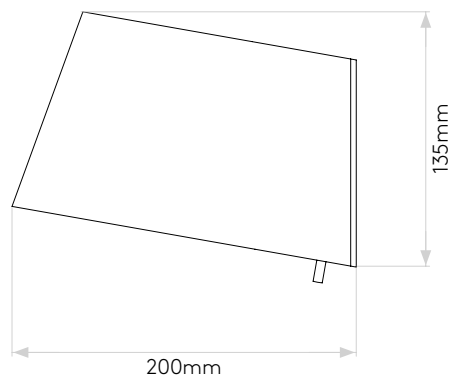

Please note that some dimensions may vary slightly due to manufacturing tolerances, this includes cable entry and fixing holes

Veuillez noter que certaines dimensions peuvent varier légèrement en raison des tolérances de fabrication, y compris l'entrée de câble et les trous de fixation.

Bitte beachten Sie, dass die Maße Fertigungstoleranzen unterliegen und daher in geringem Umfang von der angegebenen Größe abweichen können. Dies gilt auch für Kabeleingänge und Befestigungslöcher.

Si prega notare che possono esserci piccole variazioni in alcune dimensioni dovute alle tolleranze di produzione, queste includono l'ingresso del cavo e i fori di fissaggio.