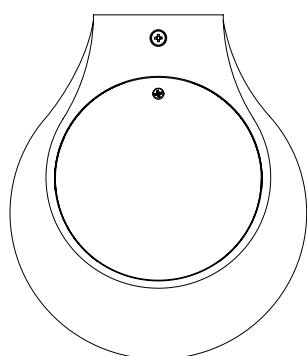

Please note that some dimensions may vary slightly due to manufacturing tolerances, this includes cable entry and fixing holes

Veuillez noter que certaines dimensions peuvent varier légèrement en raison des tolérances de fabrication, y compris l'entrée de câble et les trous de fixation.

Bitte beachten Sie, dass die Maße Fertigungstoleranzen unterliegen und daher in geringem Umfang von der angegebenen Größe abweichen können. Dies gilt auch für Kabeleingänge und Befestigungslöcher.

Si prega notare che possono esserci piccole variazioni in alcune dimensioni dovute alle tolleranze di produzione, queste includono l'ingresso del cavo e i fori di fissaggio.