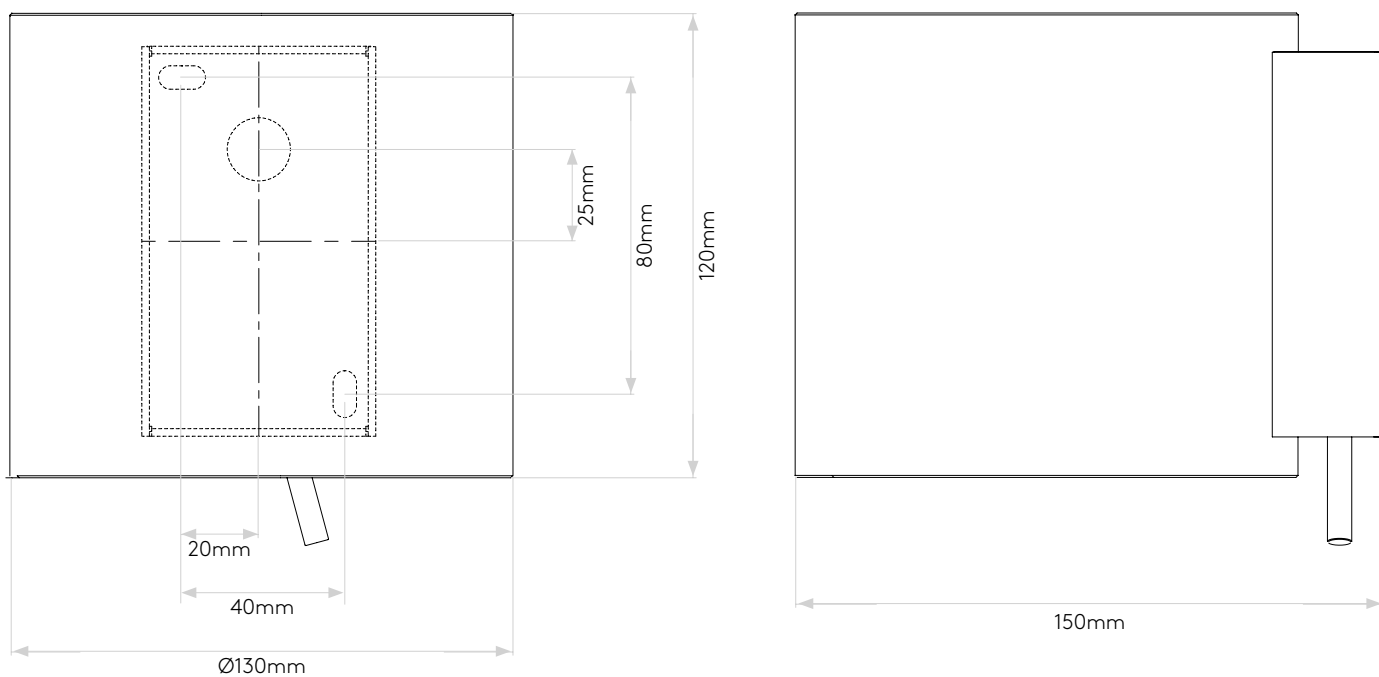

Please note that some dimensions may vary slightly due to manufacturing tolerances, this includes cable entry and fixing holes

Veillez noter que certaines dimensions peuvent varier légèrement en raison des tolérances de fabrication, y compris l'entrée de câble et les trous de fixation.

Bitte beachten Sie, dass die Maße Fertigungstoleranzen unterliegen und daher in geringem Umfang von der angegebenen Größe abweichen können. Dies gilt auch für Kabeleingänge und Befestigungslöcher.

Si prega notare che possono esserci piccole variazioni in alcune dimensioni dovute alle tolleranze di produzione, queste includono l'ingresso del cavo e i fori di fissaggio.