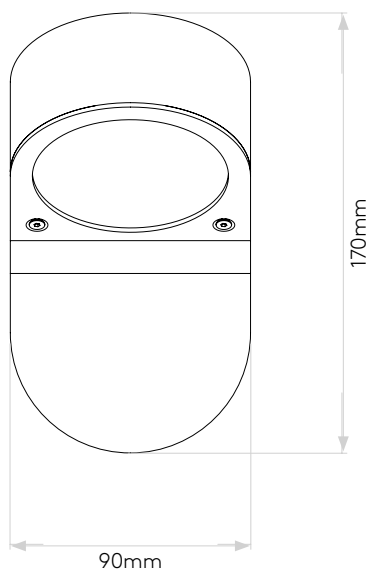

Please note that some dimensions may vary slightly due to manufacturing tolerances, this includes cable entry and fixing holes

Veuillez noter que certaines dimensions peuvent varier légèrement en raison des tolérances de fabrication, y compris l'entrée de câble et les trous de fixation.

Bitte beachten Sie, dass die Maße Fertigungstoleranzen unterliegen und daher in geringem Umfang von der angegebenen Größe abweichen können. Dies gilt auch für Kabeleingänge und Befestigungslöcher.

Si prega notare che possono esserci piccole variazioni in alcune dimensioni dovute alle tolleranze di produzione, queste includono l'ingresso del cavo e i fori di fissaggio.