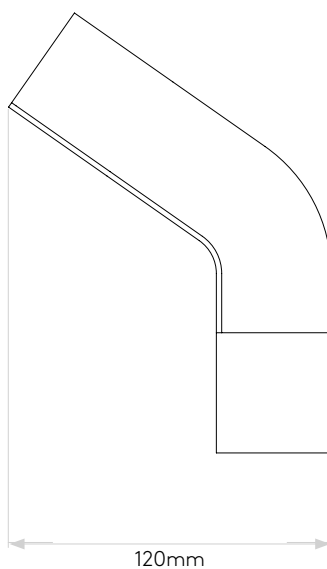

Please note that some dimensions may vary slightly due to manufacturing tolerances, this includes cable entry and fixing holes

Veuillez noter que certaines dimensions peuvent varier légèrement en raison des tolérances de fabrication, y compris l'entrée de câble et les trous de fixation.

Bitte beachten Sie, dass die Maße Fertigungstoleranzen unterliegen und daher in geringem Umfang von der angegebenen Größe abweichen können. Dies gilt auch für Kabeleingänge und Befestigungslöcher.

Si prega notare che possono esserci piccole variazioni in alcune dimensioni dovute alle tolleranze di produzione, queste includono l'ingresso del cavo e i fori di fissaggio.