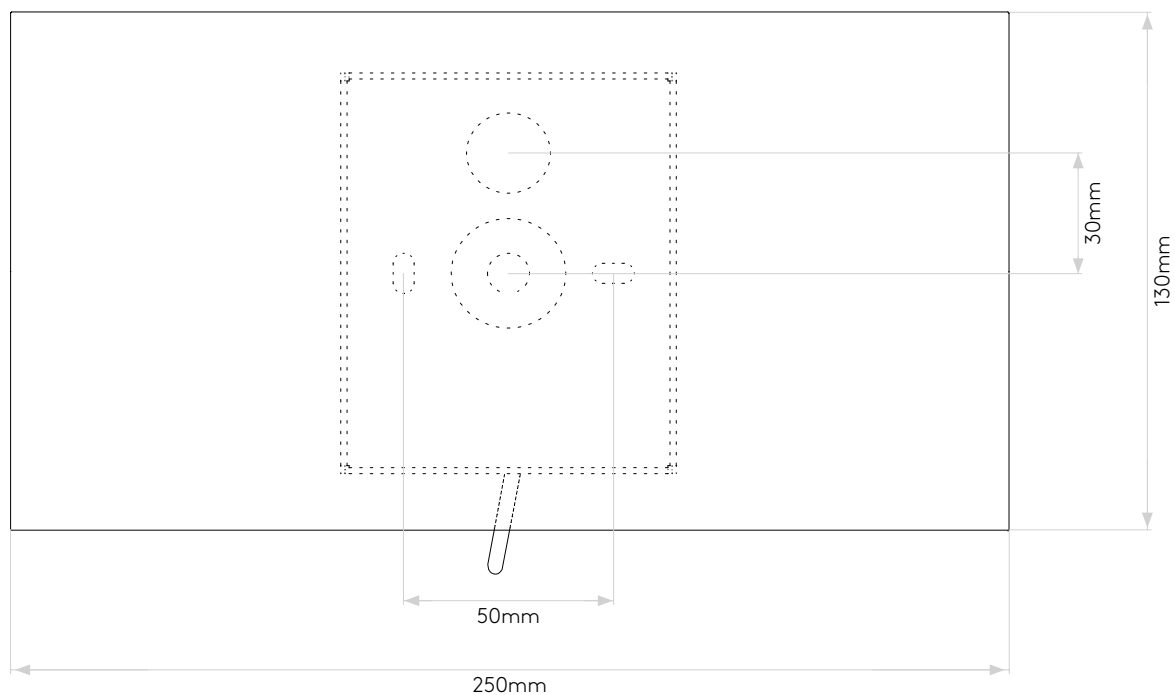

General

Location:	Interior
Class:	CE (Class I)
Ip Rating:	IP20
Bathroom Zone:	Zone 3
Driver Required:	No
Installation Orientation:	Wall Mount - Horizontal
Main Material:	Glass - Blown
Dimensions (mm):	H:130 W:250 D:162
Cut Out Hole :	-
Recess Depth (mm):	-
Fire Rating:	-
Cable Length (mm):	-
Gross Weight (kg):	1.51

Lamp

Light Source:	E14/SES
Wattage:	60W
Lamp Included:	No
Maximum Lamp Length (mm):	To Be Advised
Luminous Flux (lm):	Lamp Dependent
Colour Temp (K):	Lamp Dependent
Cri (Ra):	Lamp Dependent
Macadam Ellipse:	Lamp Dependent
Tilt Adjustable Angle (°):	-
Rotation Adjustable Angle (°):	-
Lifetime (hrs):	Lamp Dependent
Beam Angle (°):	Lamp Dependent

Please note that some dimensions may vary slightly due to manufacturing tolerances, this includes cable entry and fixing holes

Veuillez noter que certaines dimensions peuvent varier légèrement en raison des tolérances de fabrication, y compris l'entrée de câble et les trous de fixation.