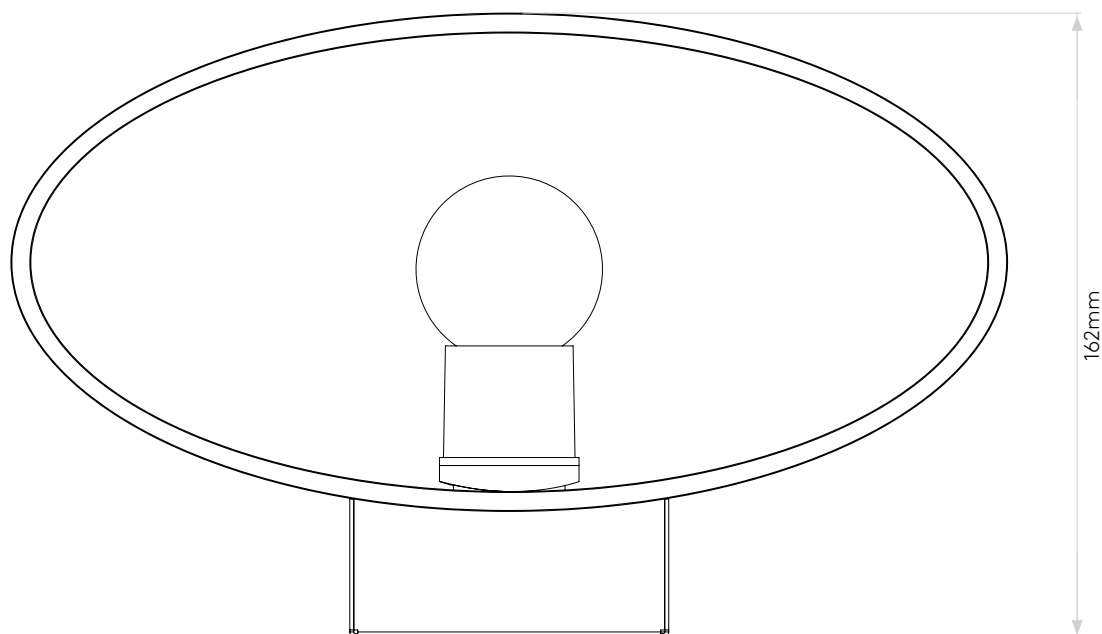

Please note that some dimensions may vary slightly due to manufacturing tolerances, this includes cable entry and fixing holes

Veuillez noter que certaines dimensions peuvent varier légèrement en raison des tolérances de fabrication, y compris l'entrée de câble et les trous de fixation.

Bitte beachten Sie, dass die Maße Fertigungstoleranzen unterliegen und daher in geringem Umfang von der angegebenen Größe abweichen können. Dies gilt auch für Kabeleingänge und Befestigungslöcher.

Si prega notare che possono esserci piccole variazioni in alcune dimensioni dovute alle tolleranze di produzione, queste includono l'ingresso del cavo e i fori di fissaggio.