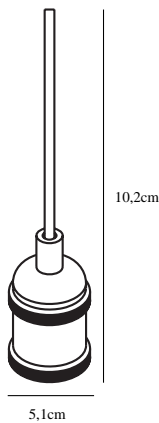

AVRA | PENDANT | COPPER

84800030

nordlux®

Voltage (V): 230 Volt
IP degree: IP20
Maximum bulb wattage (W): 60W
Class (Class 1, Class 2, Class 3):
Class 2 (Double isolated)
Bulb base: E27
Dimmerable: Yes with compatible
bulb

Color: Copper
Height (cm): 10.2
EAN: 5701581345881
TUN: 1850661
Item Number: 84800030

Pcs Per Master Carton: 3
Sales Box Height (cm): 10
Sales Box Width(cm): 12
Sales Box Depth (cm): 15
Sales Box Volume m³ : 0.0018
Product net weight (kg): 0.22

Primary material: Metal
Color of the cable: Black
Length of the cable (cm): 200
Surface material of the cable:
Textile
Is the cable replaceable: False

• Industrial style • Design your own luminaire with a decorative bulb